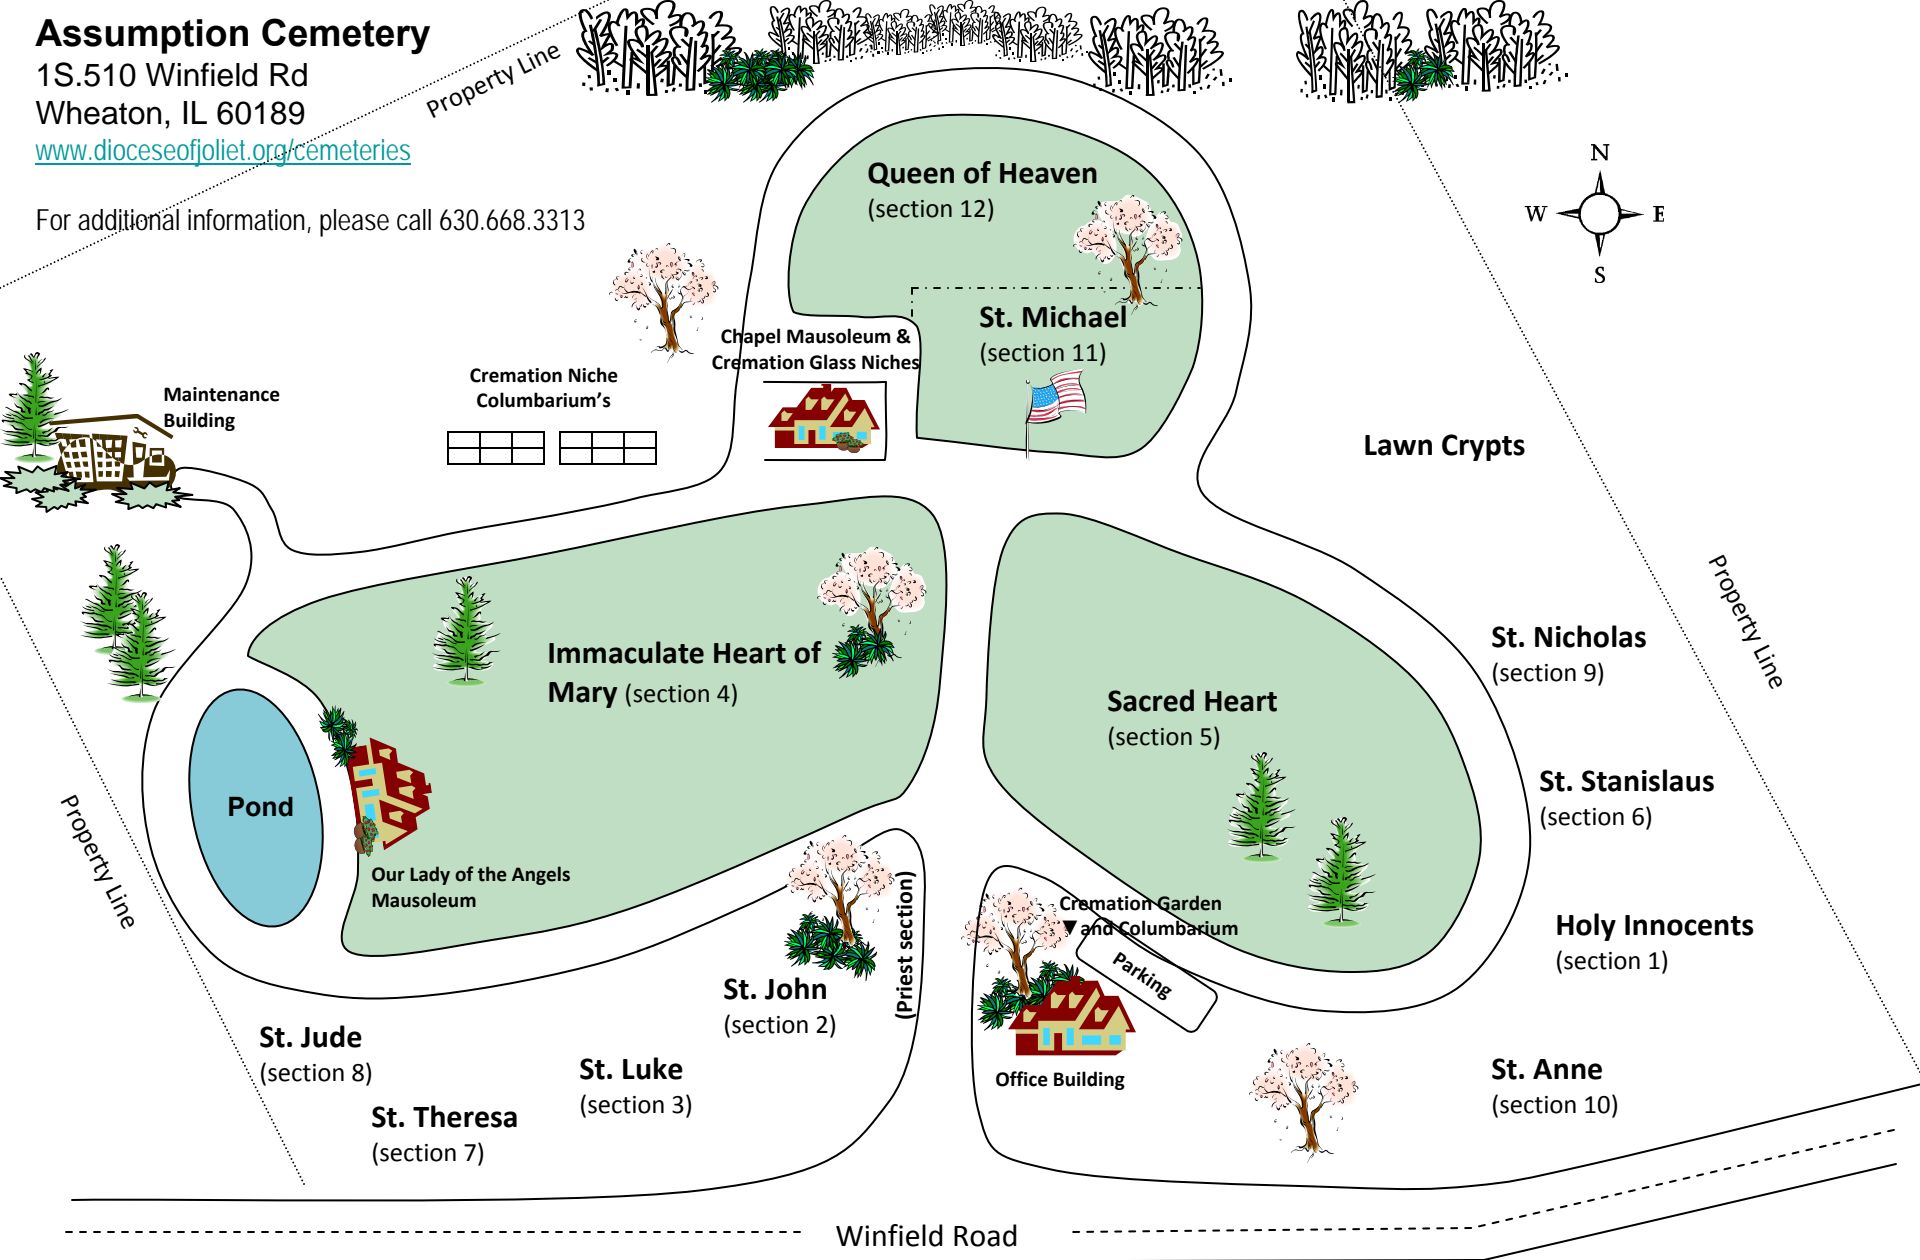

Assumption Cemetery

1S.510 Winfield Rd
Wheaton, IL 60189

www.dioceseofjoliet.org/cemeteries

For additional information, please call 630.668.3313

NAME _____ SECTION _____ LOT _____ BLOCK _____ GRAVE _____