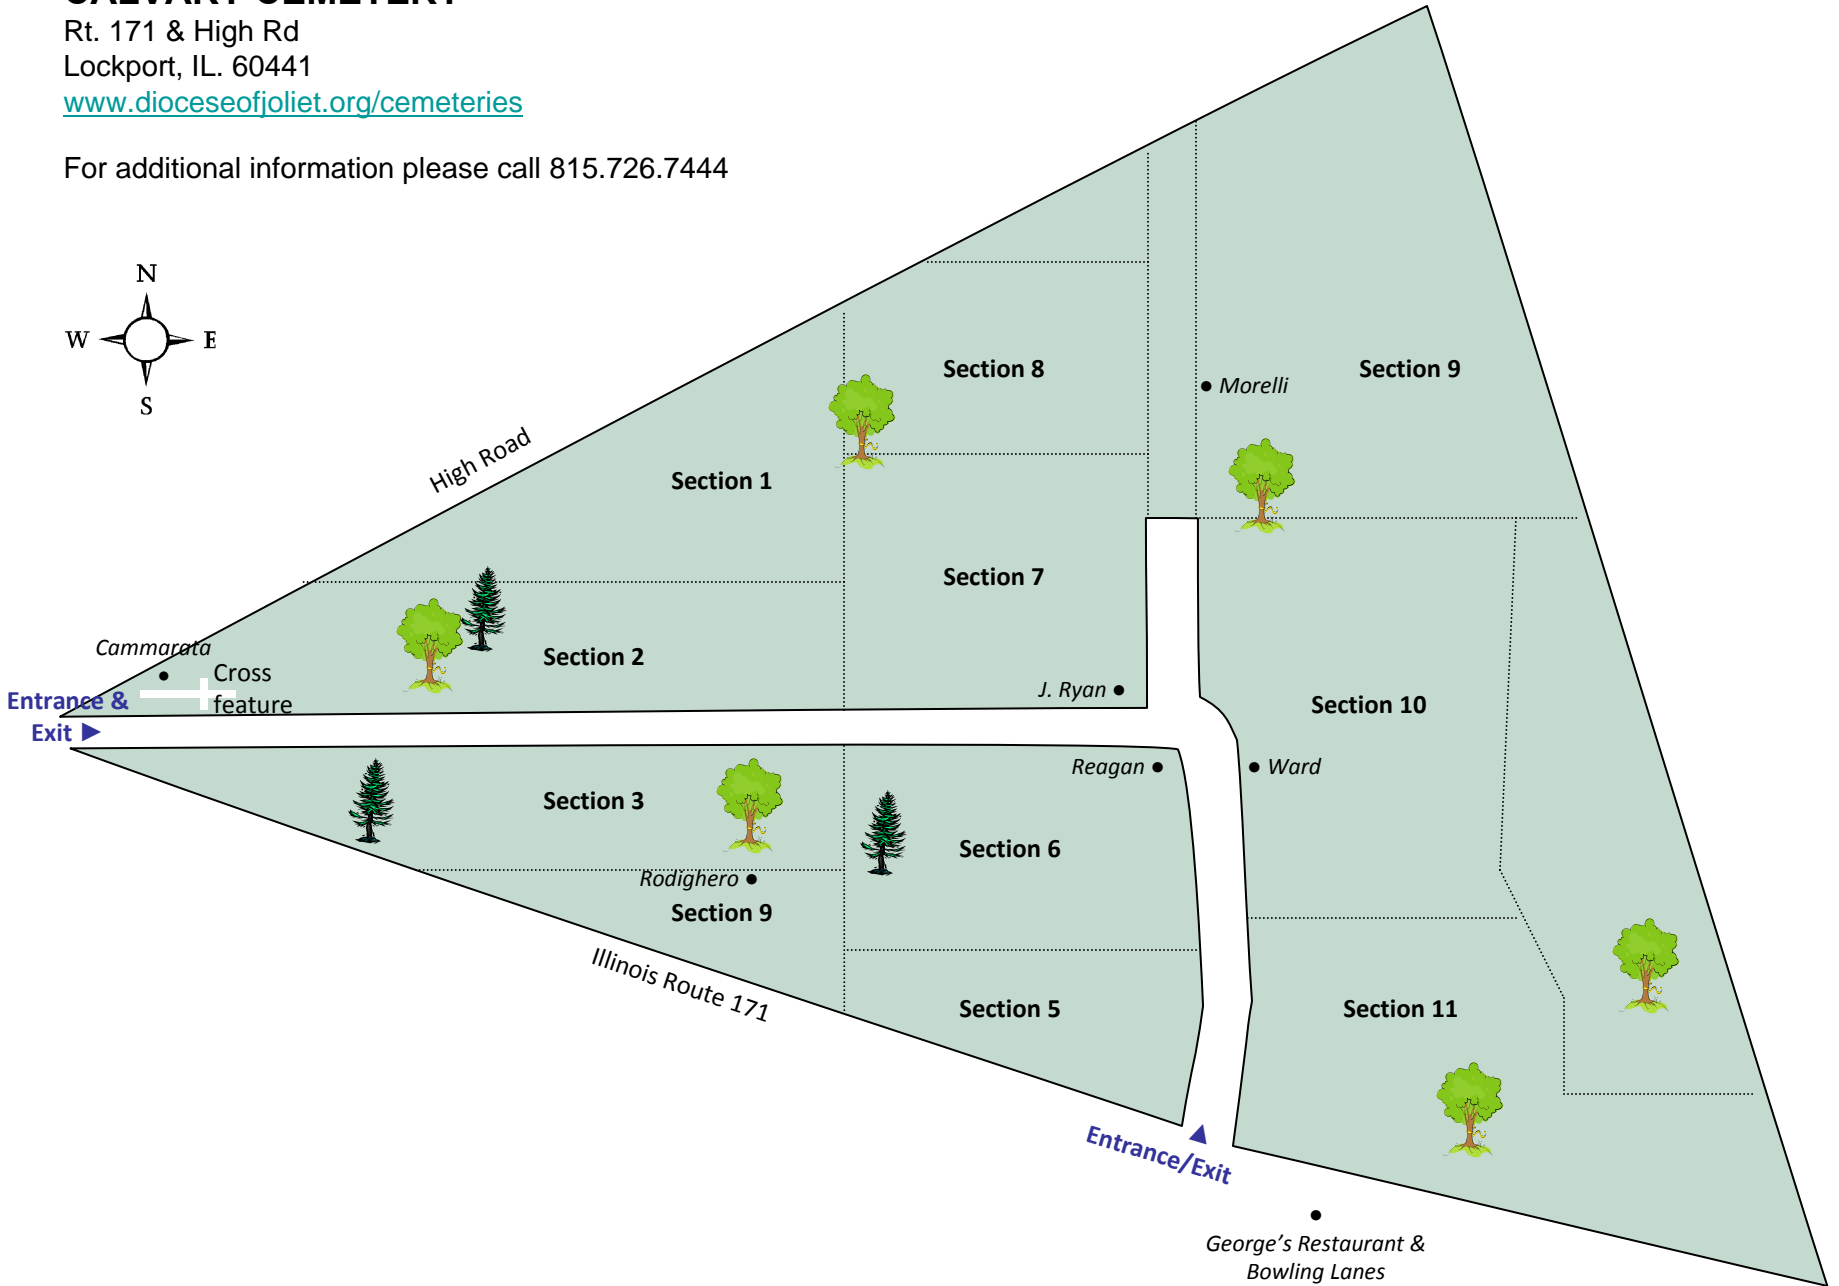

CALVARY CEMETERY

Rt. 171 & High Rd
Lockport, IL. 60441

www.dioceseofjoliet.org/cemeteries

For additional information please call 815.726.7444

NAME _____ SECTION _____ LOT _____ BLOCK _____ GRAVE _____