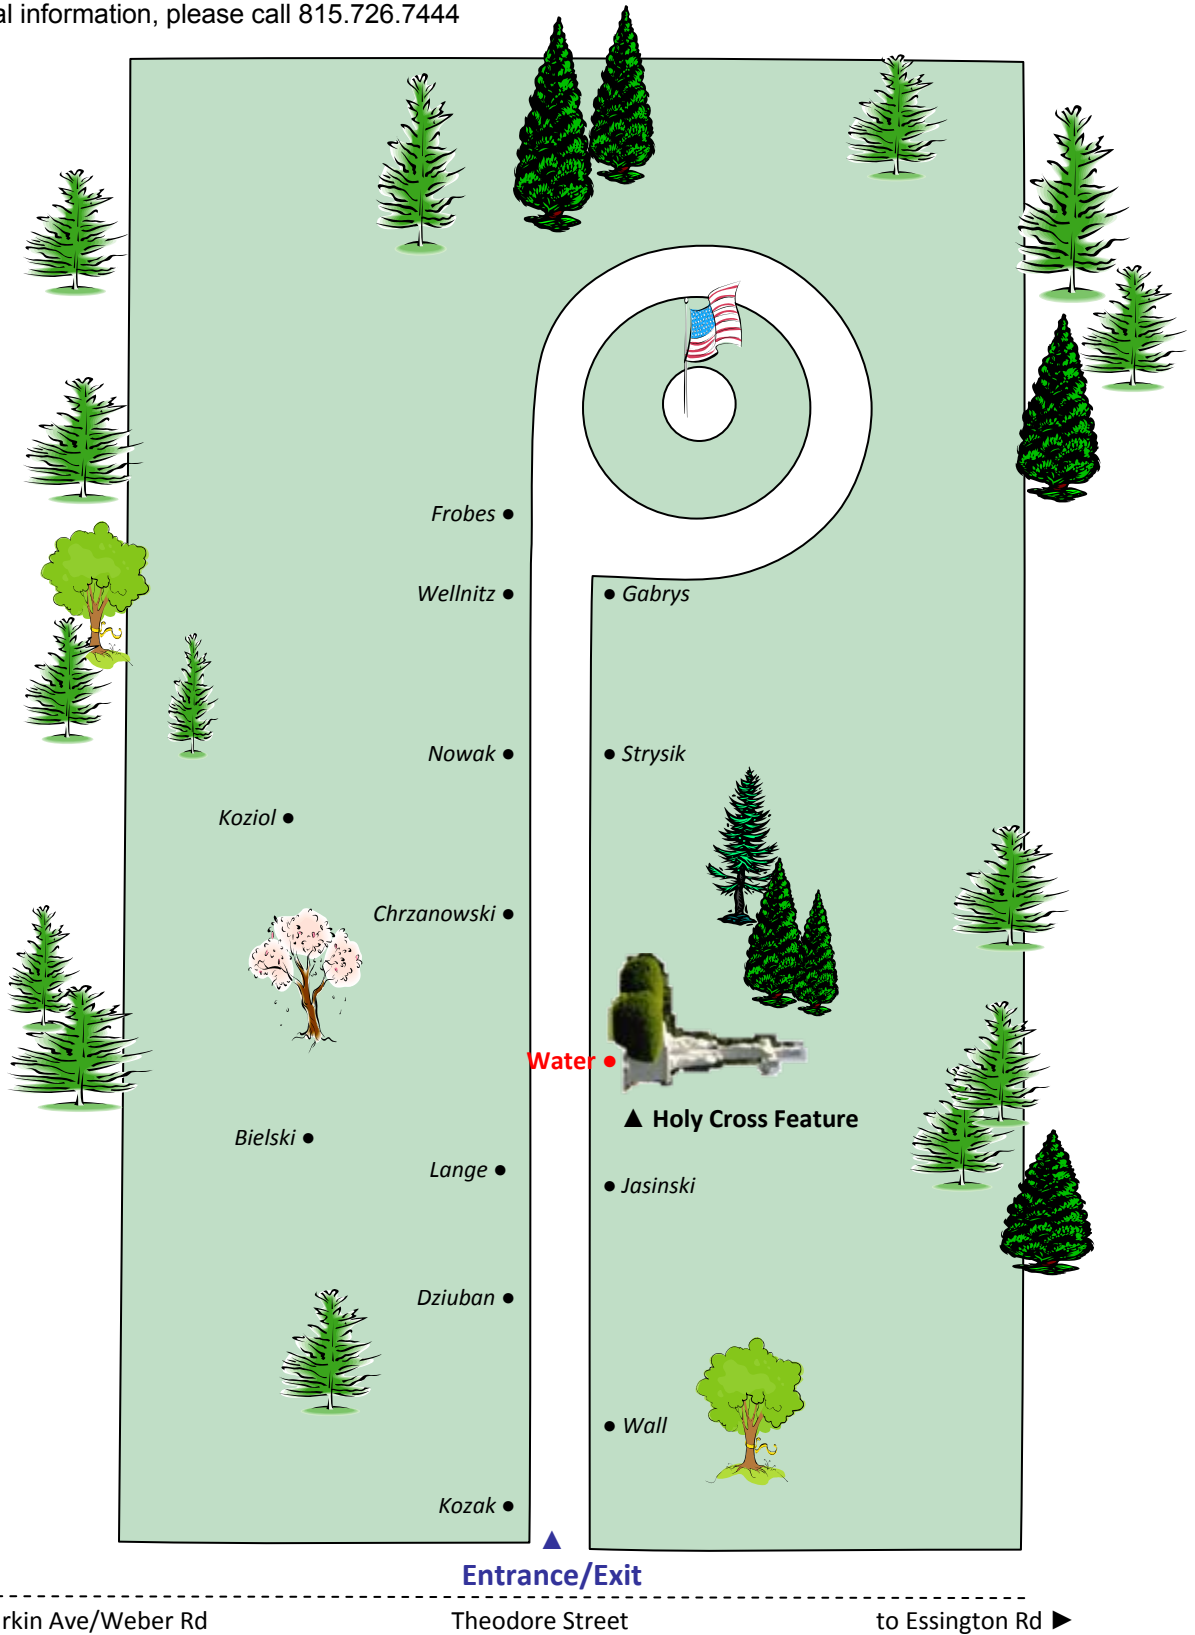

# HOLY CROSS CEMETERY

Theodore St., Crest Hill IL  
 (West of Larkin Ave. & East of Essington)

[www.dioceseofjoliet.org/cemeteries](http://www.dioceseofjoliet.org/cemeteries)

For additional information, please call 815.726.7444

NAME \_\_\_\_\_ SECTION \_\_\_\_\_ LOT \_\_\_\_\_ BLOCK \_\_\_\_\_ GRAVE \_\_\_\_\_