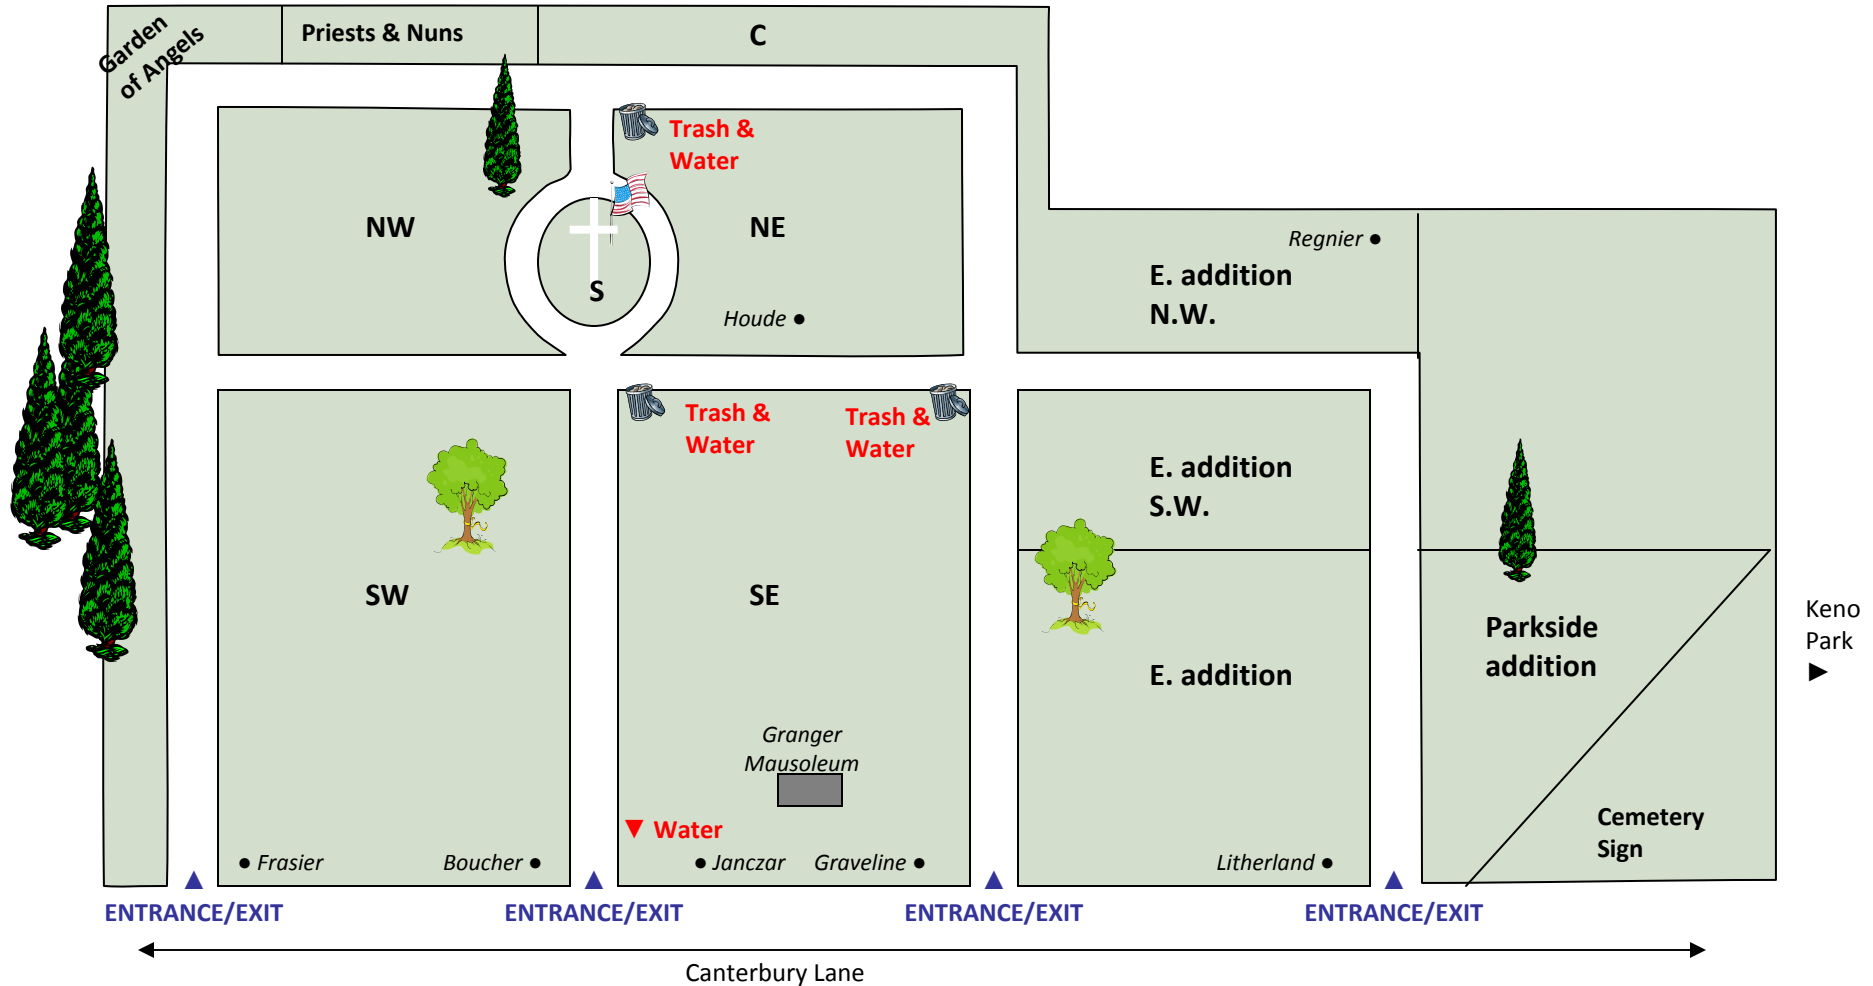

# MATERNITY BVM CEMETERY

Canterbury Lane, Bourbonnais IL

[www.dioceseofjoliet.org/cemeteries](http://www.dioceseofjoliet.org/cemeteries)

For additional information, please call 815.933.2342 or  
Espanol 815.726.7444

*Our Lady of  
Mediatrex of All Grace*

NAME \_\_\_\_\_ SECTION \_\_\_\_\_ LOT \_\_\_\_\_ BLOCK \_\_\_\_\_ GRAVE \_\_\_\_\_