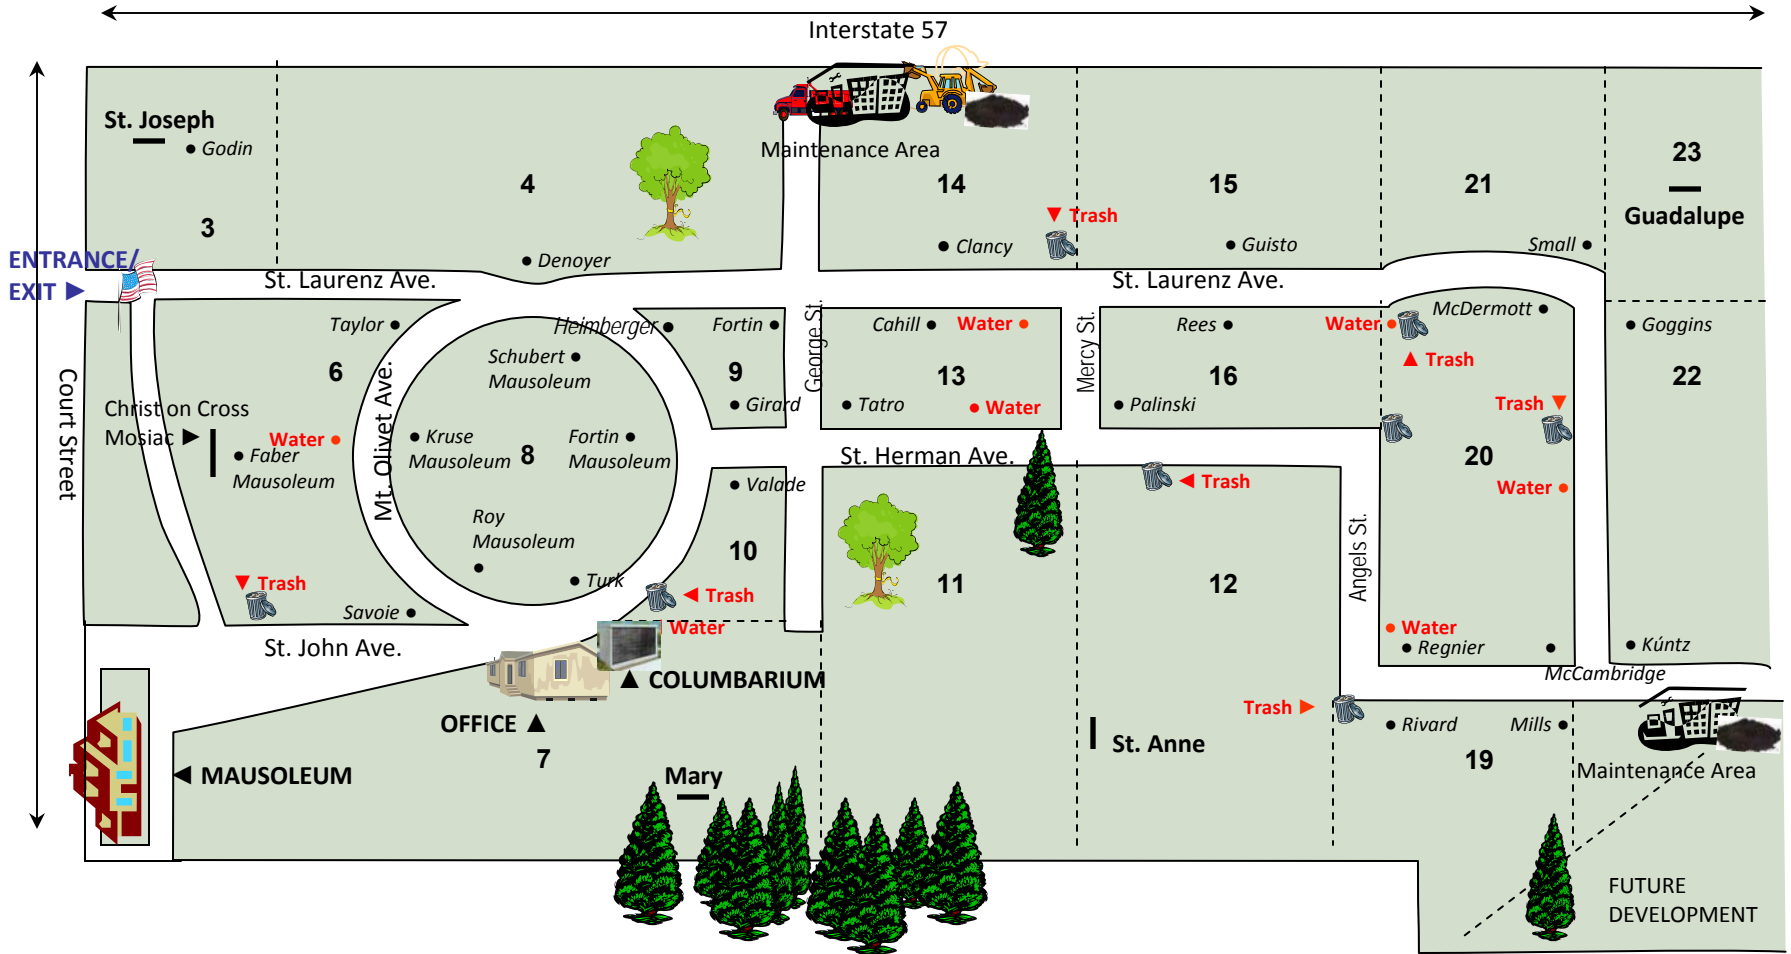

# MT. CALVARY CEMETERY

2000 E. Court St., Kankakee IL

[www.dioceseofjoliet.org/cemeteries](http://www.dioceseofjoliet.org/cemeteries)

For additional information, please call 815.933.2342 or  
Espanol 815.726.7444

NAME \_\_\_\_\_ SECTION \_\_\_\_\_ LOT \_\_\_\_\_ BLOCK \_\_\_\_\_ GRAVE \_\_\_\_\_