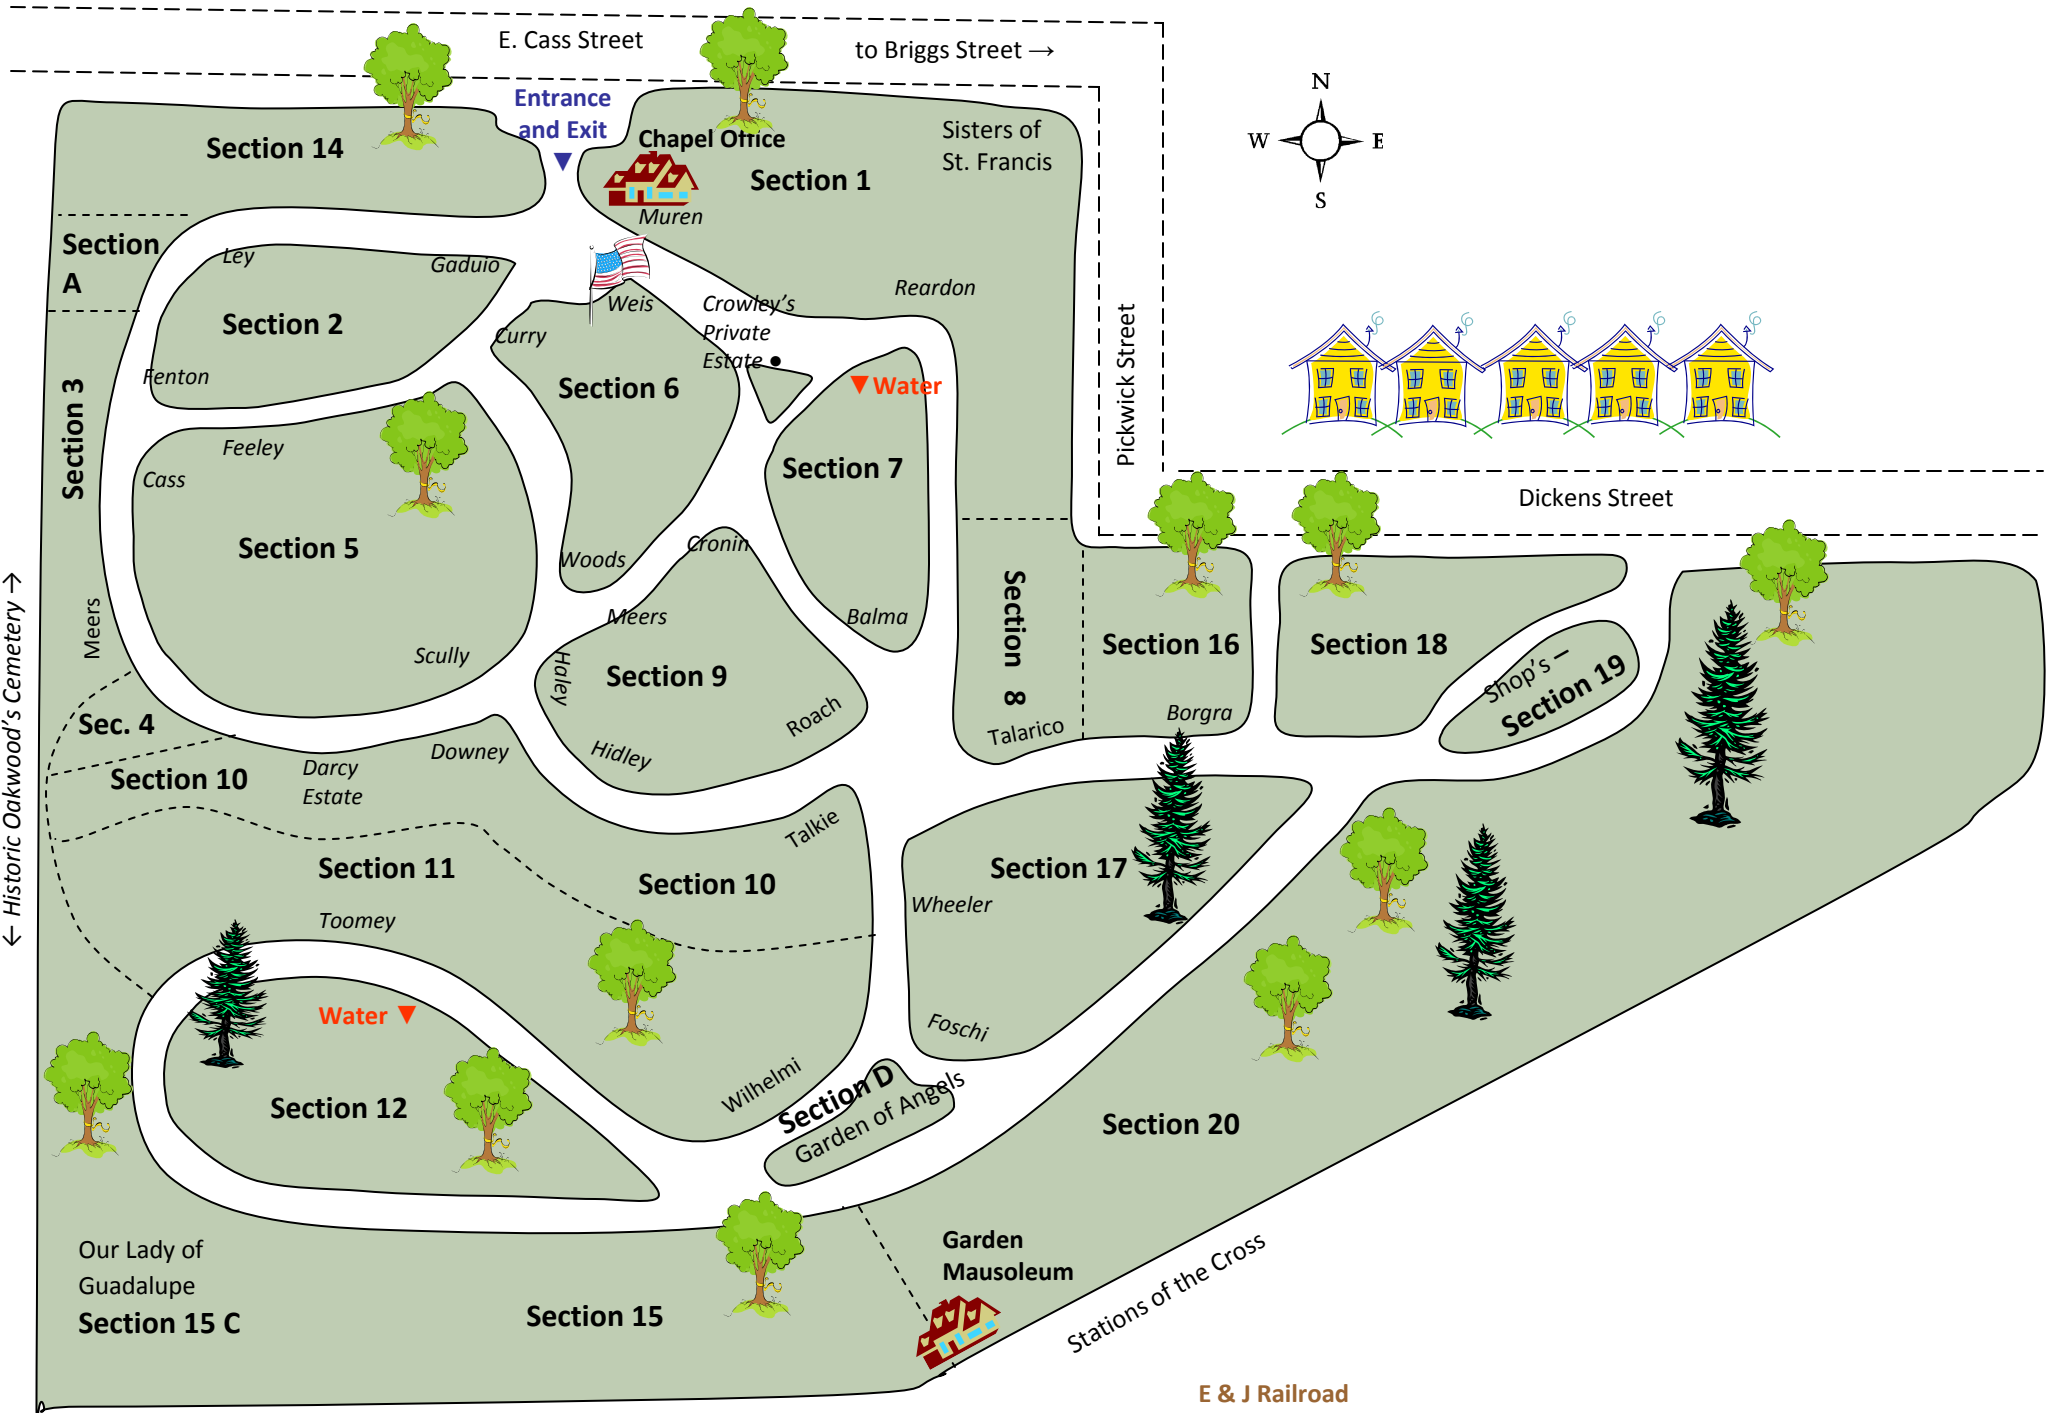

MT. OLIVET CEMETERY & GARDEN MAUSOLEUM

1320 E. Cass Street, Joliet, IL 60432

For additional information please call 815.726.7444

www.dioceseofjoliet.org/cedeteries

← Historic Oakwood's Cemetery →

NAME _____ SECTION _____ LOT _____ BLOCK _____ GRAVE _____