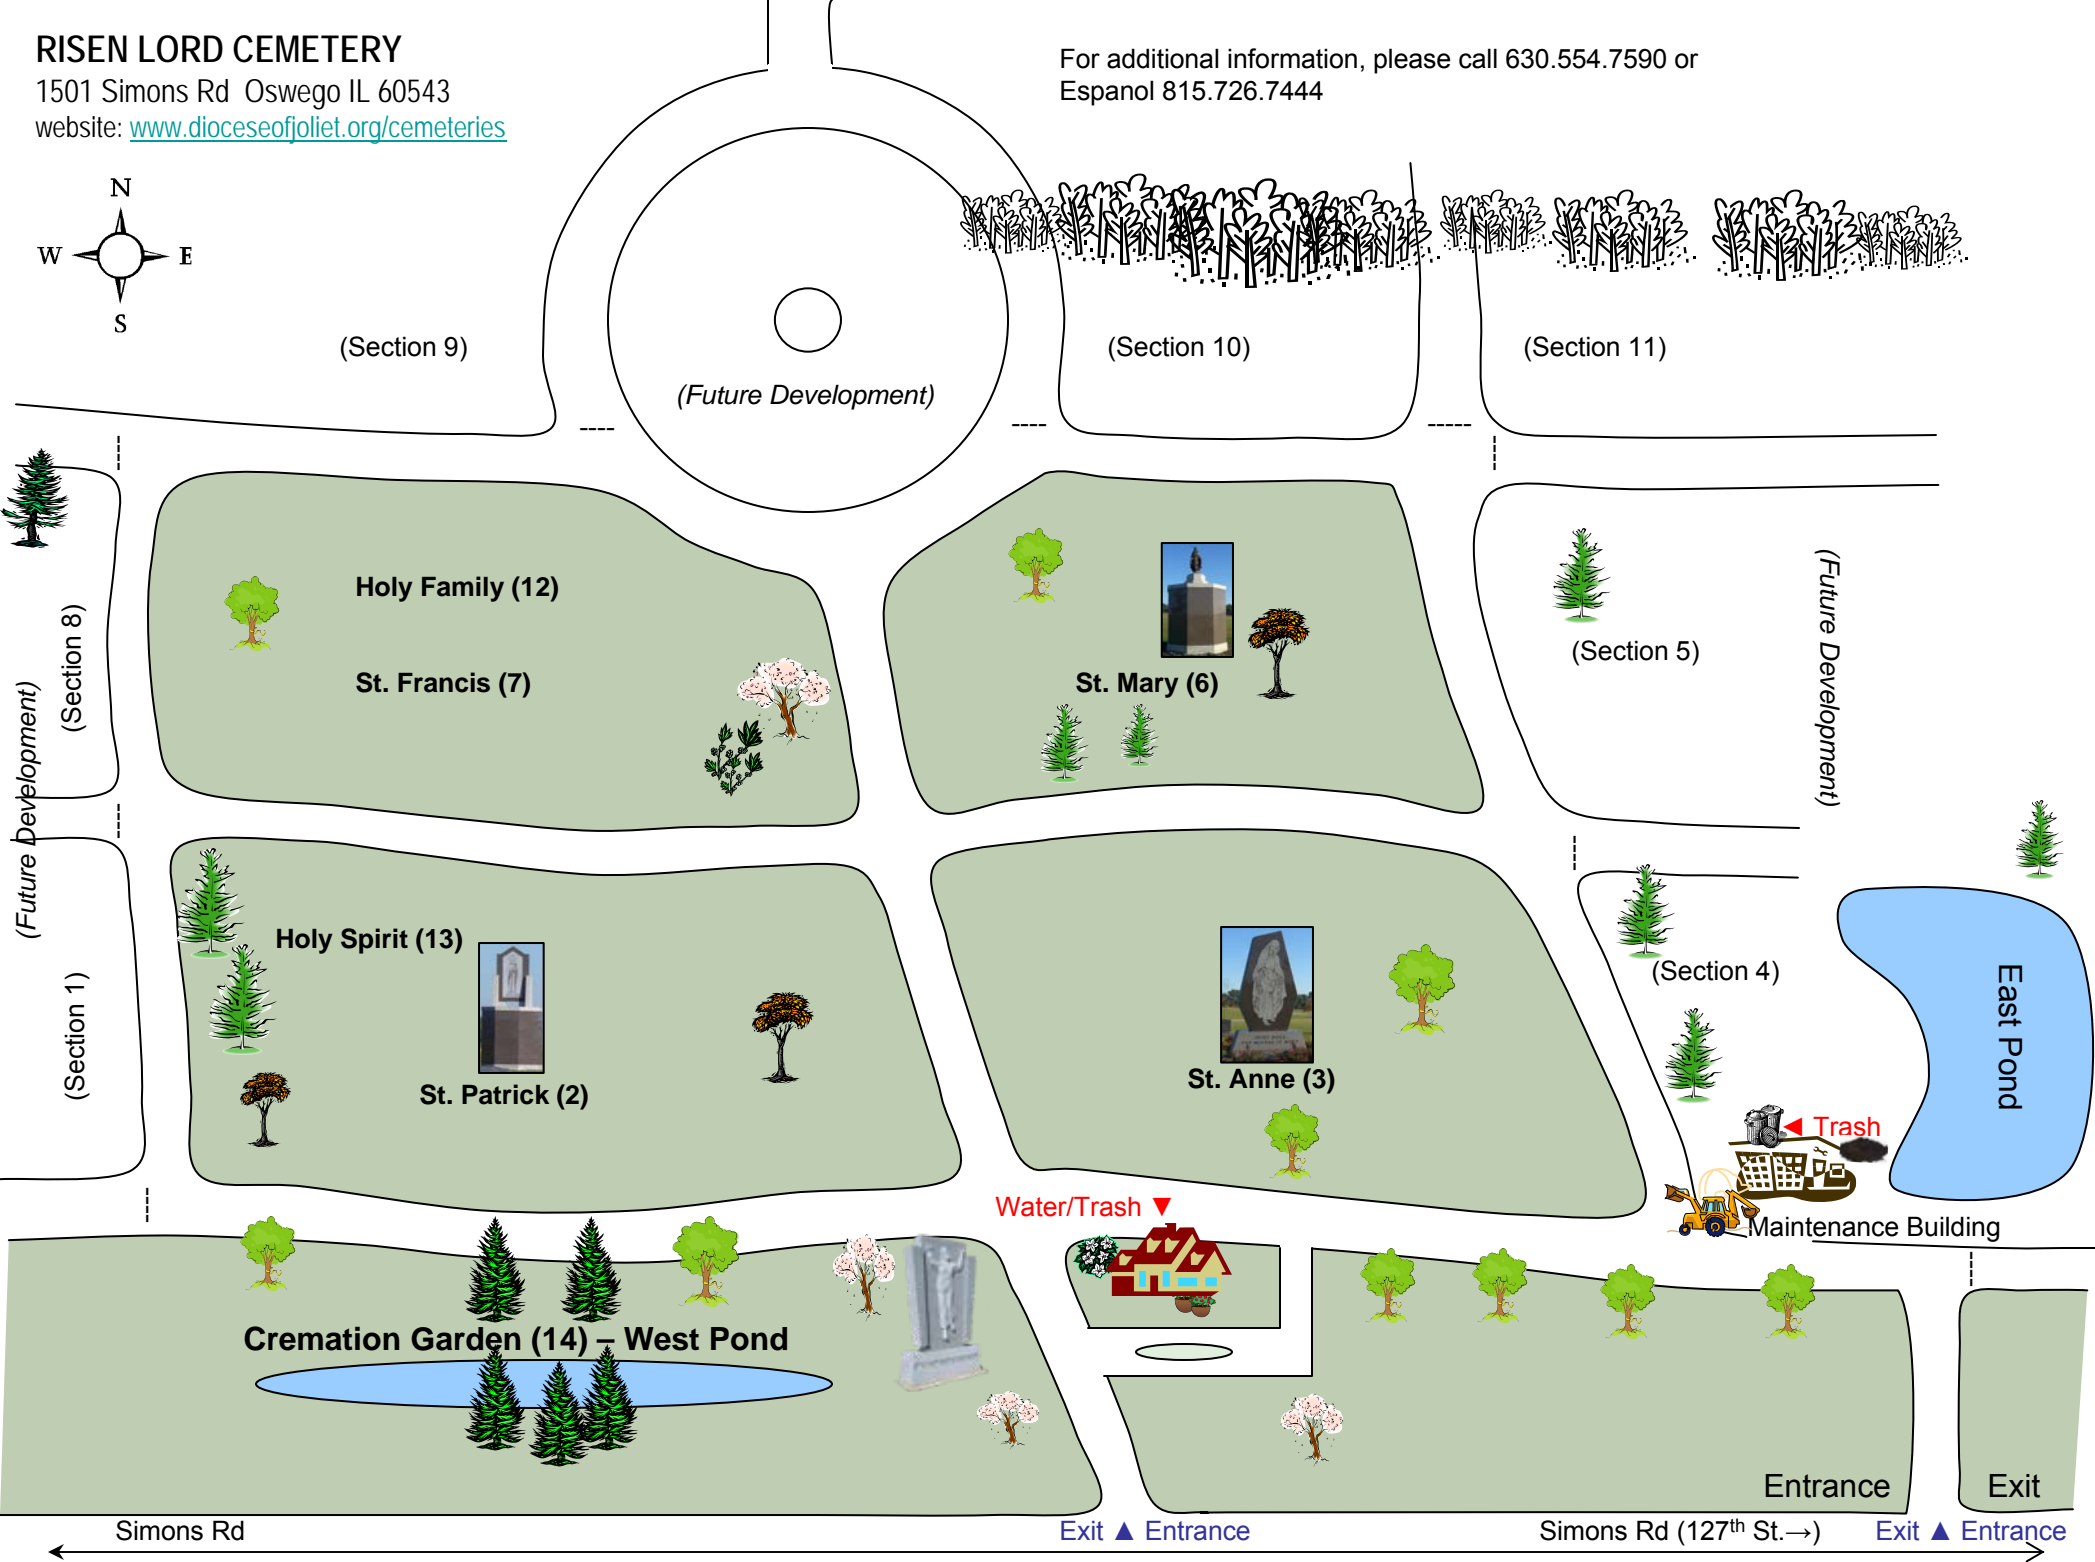

RISEN LORD CEMETERY

1501 Simons Rd Oswego IL 60543

website: www.dioceseofjoliet.org/cemeteries

For additional information, please call 630.554.7590 or
Espanol 815.726.7444

NAME _____ SECTION _____ LOT _____ BLOCK _____ GRAVE _____