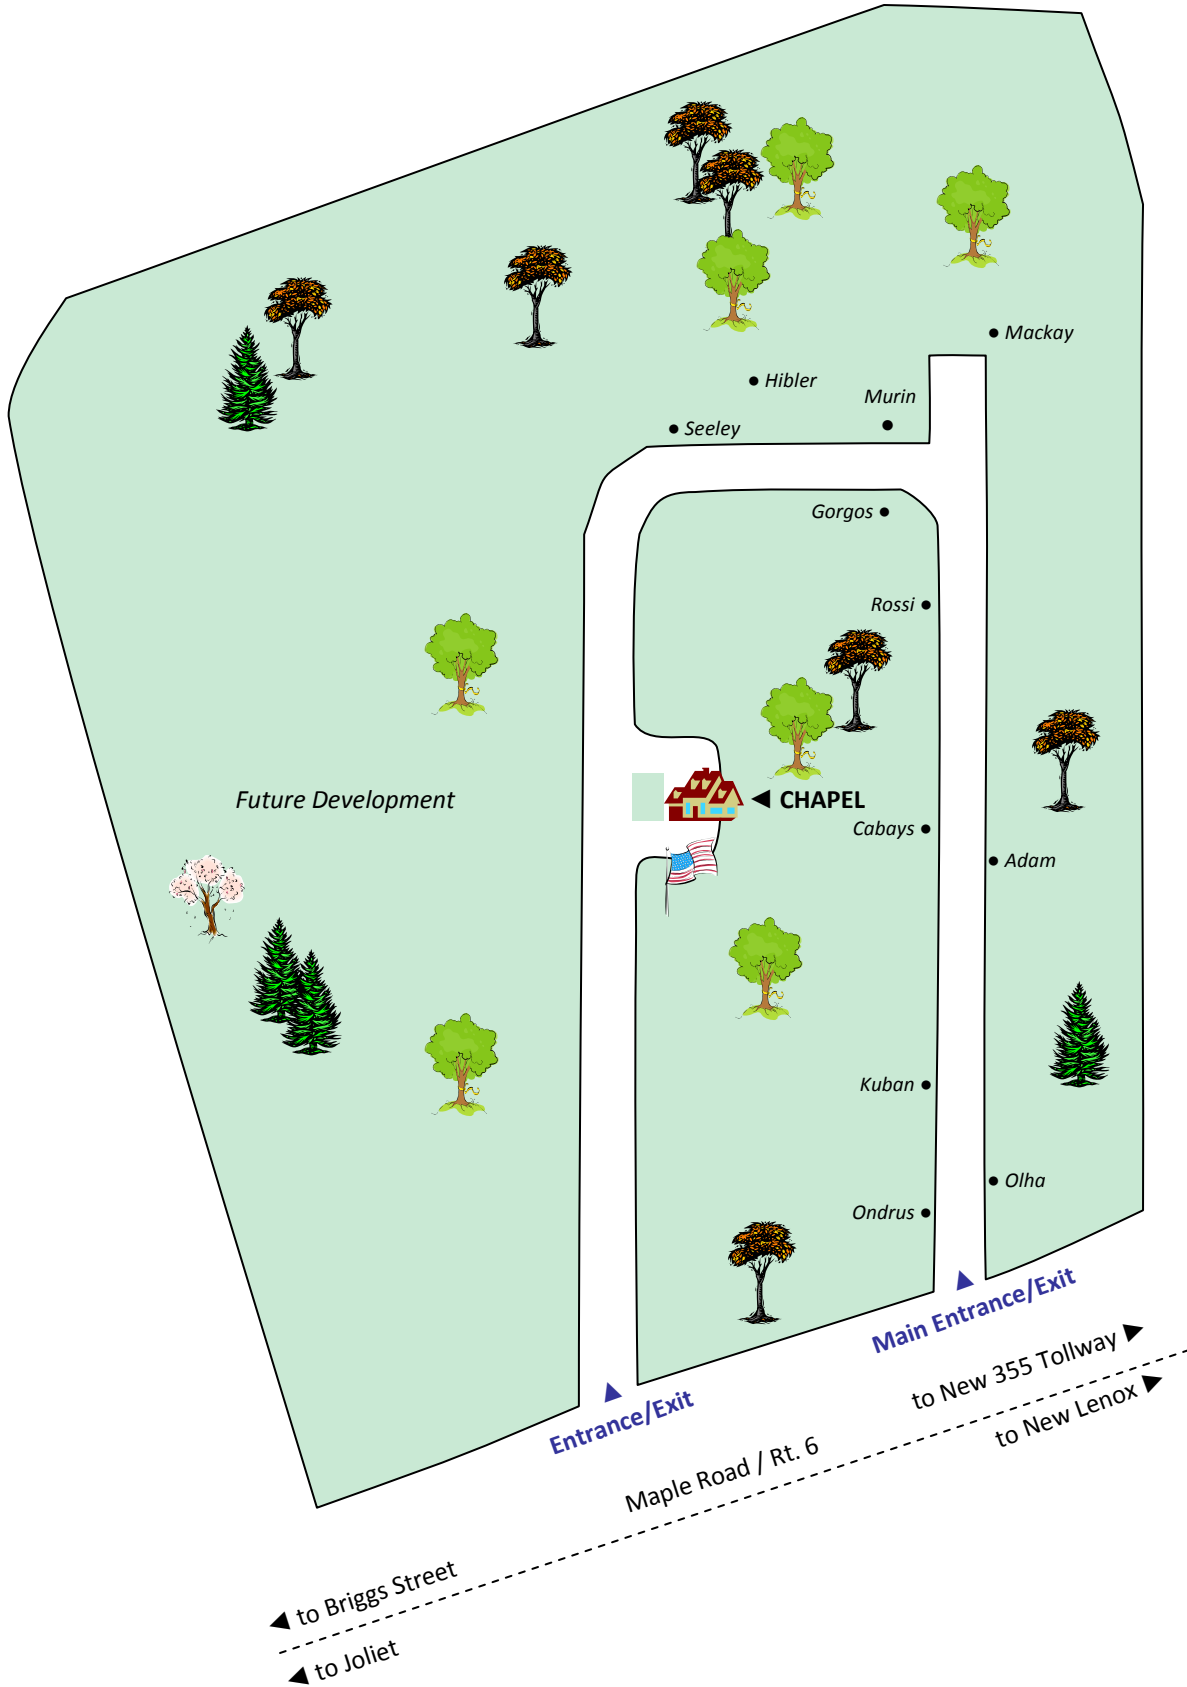

S.S. Cyril & Methodius Cemetery

Rt. 6/Maple Rd. East Joliet, IL. 60432

(East of Briggs St. & just two miles west of the new 355 Interchange)

www.dioceseofjoliet.org/cemeteries

For additional information please call 815.726.7444

NAME _____ SECTION _____ LOT _____ BLOCK _____ GRV _____