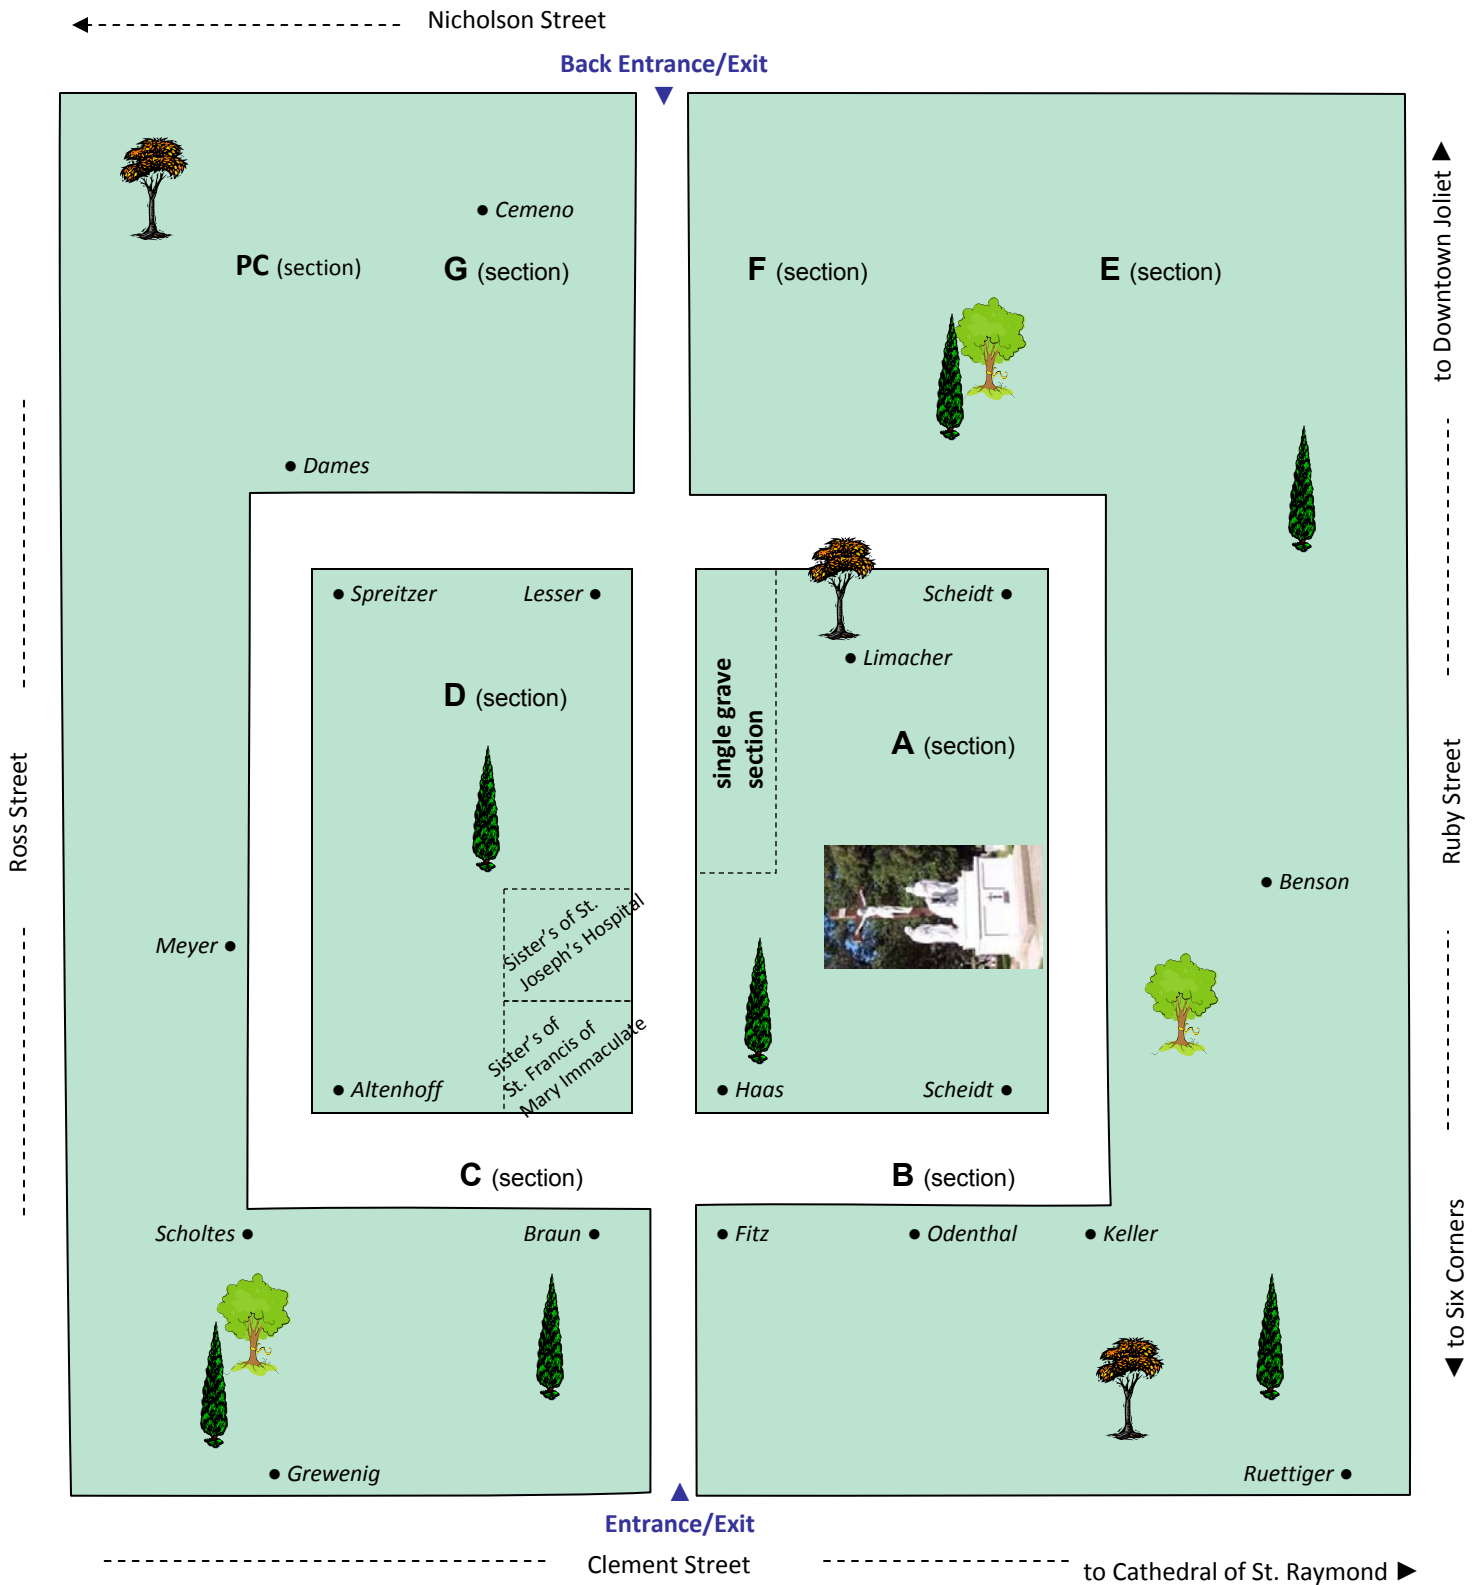

ST. JOHN THE BAPTIST CEMETERY

Ruby Street at Clement Street (East of Rt. 30 & Raynor Ave), Joliet IL 60435

www.dioceseofjoliet.org/cemeteries

For additional information please call 815.726.7444

NAME _____ SECTION _____ LOT _____ BLOCK _____ GRV _____