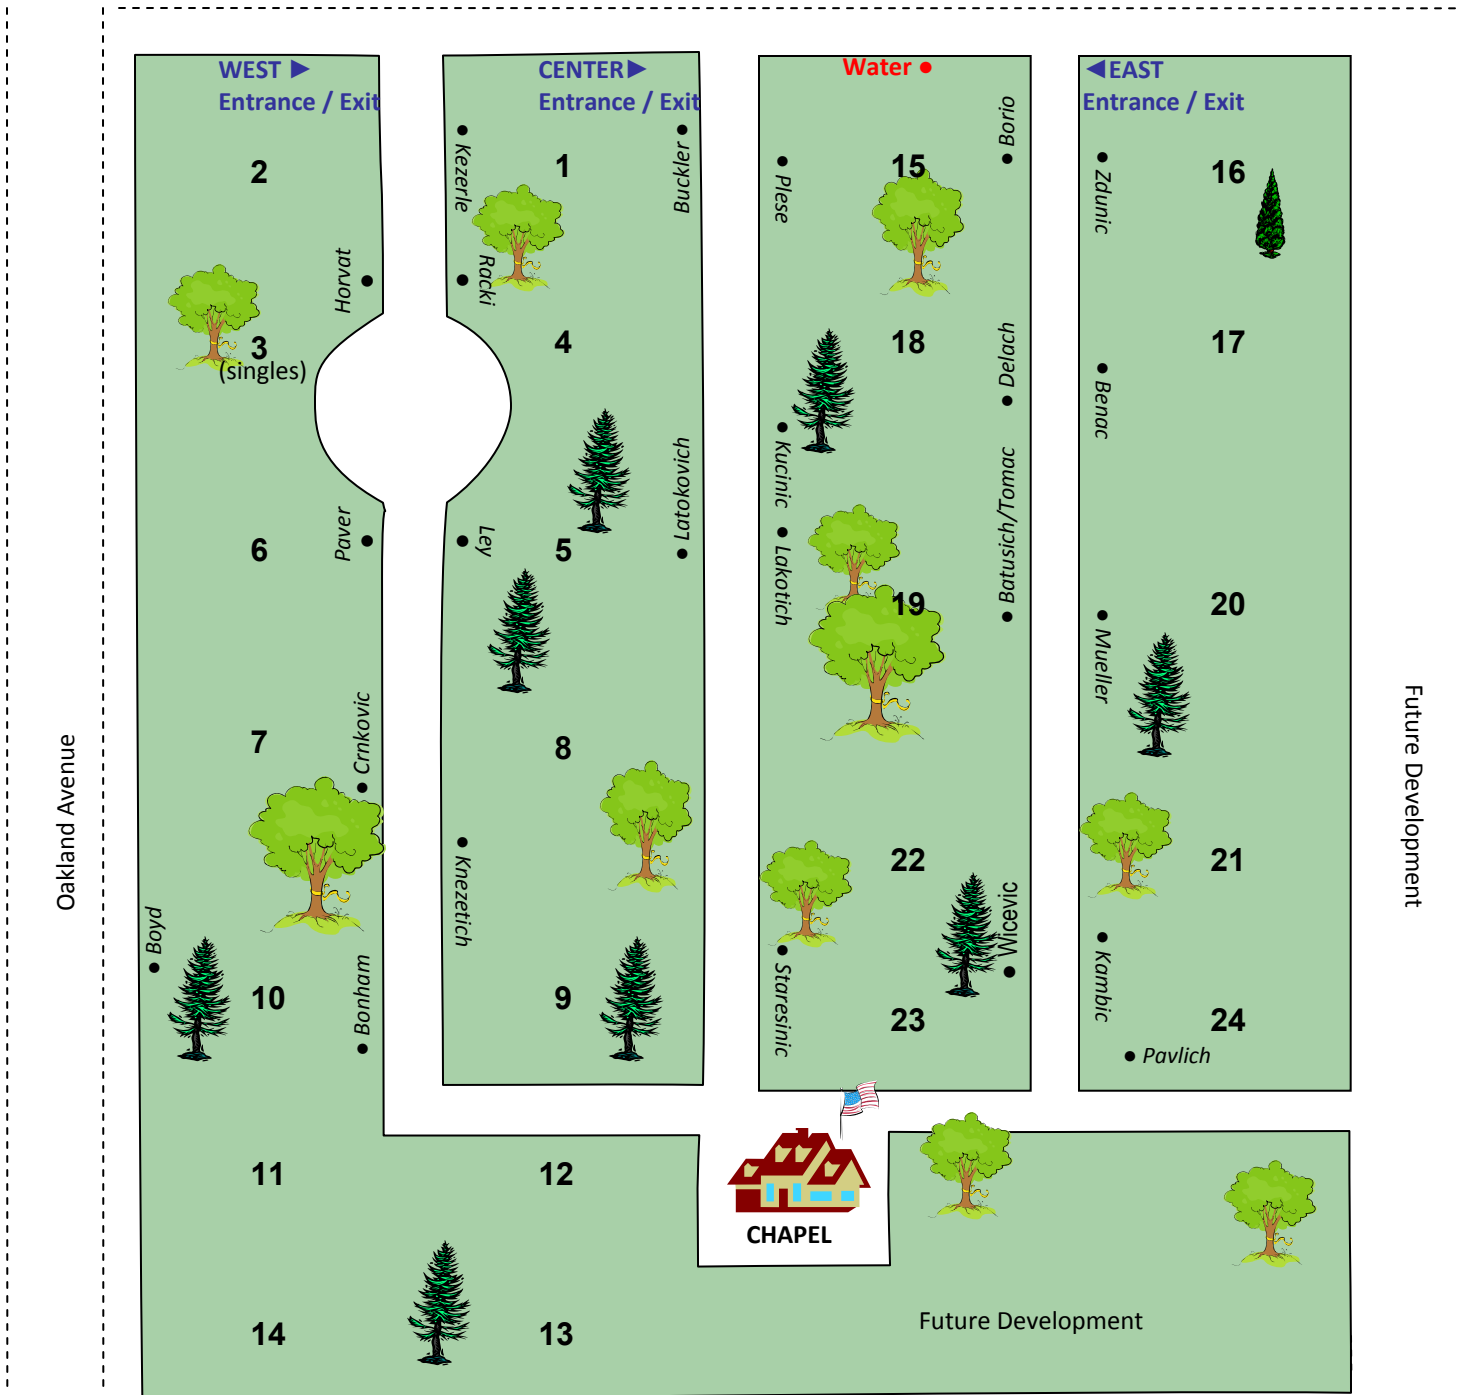

ST. MARY NATIVITY CEMETERY

Caton Farm Rd, Crest Hill IL (East of Weber Rd / West of Broadway St./Rt.53)

For additional information please call 815.726.7444

www.dioceseofjoliet.org/cemeteries

◀ To Weber Road

Caton Farm Road

To Broadway St./Rt.53 ▶

NAME _____ SECTION _____ LOT _____ BLOCK _____ GRV _____