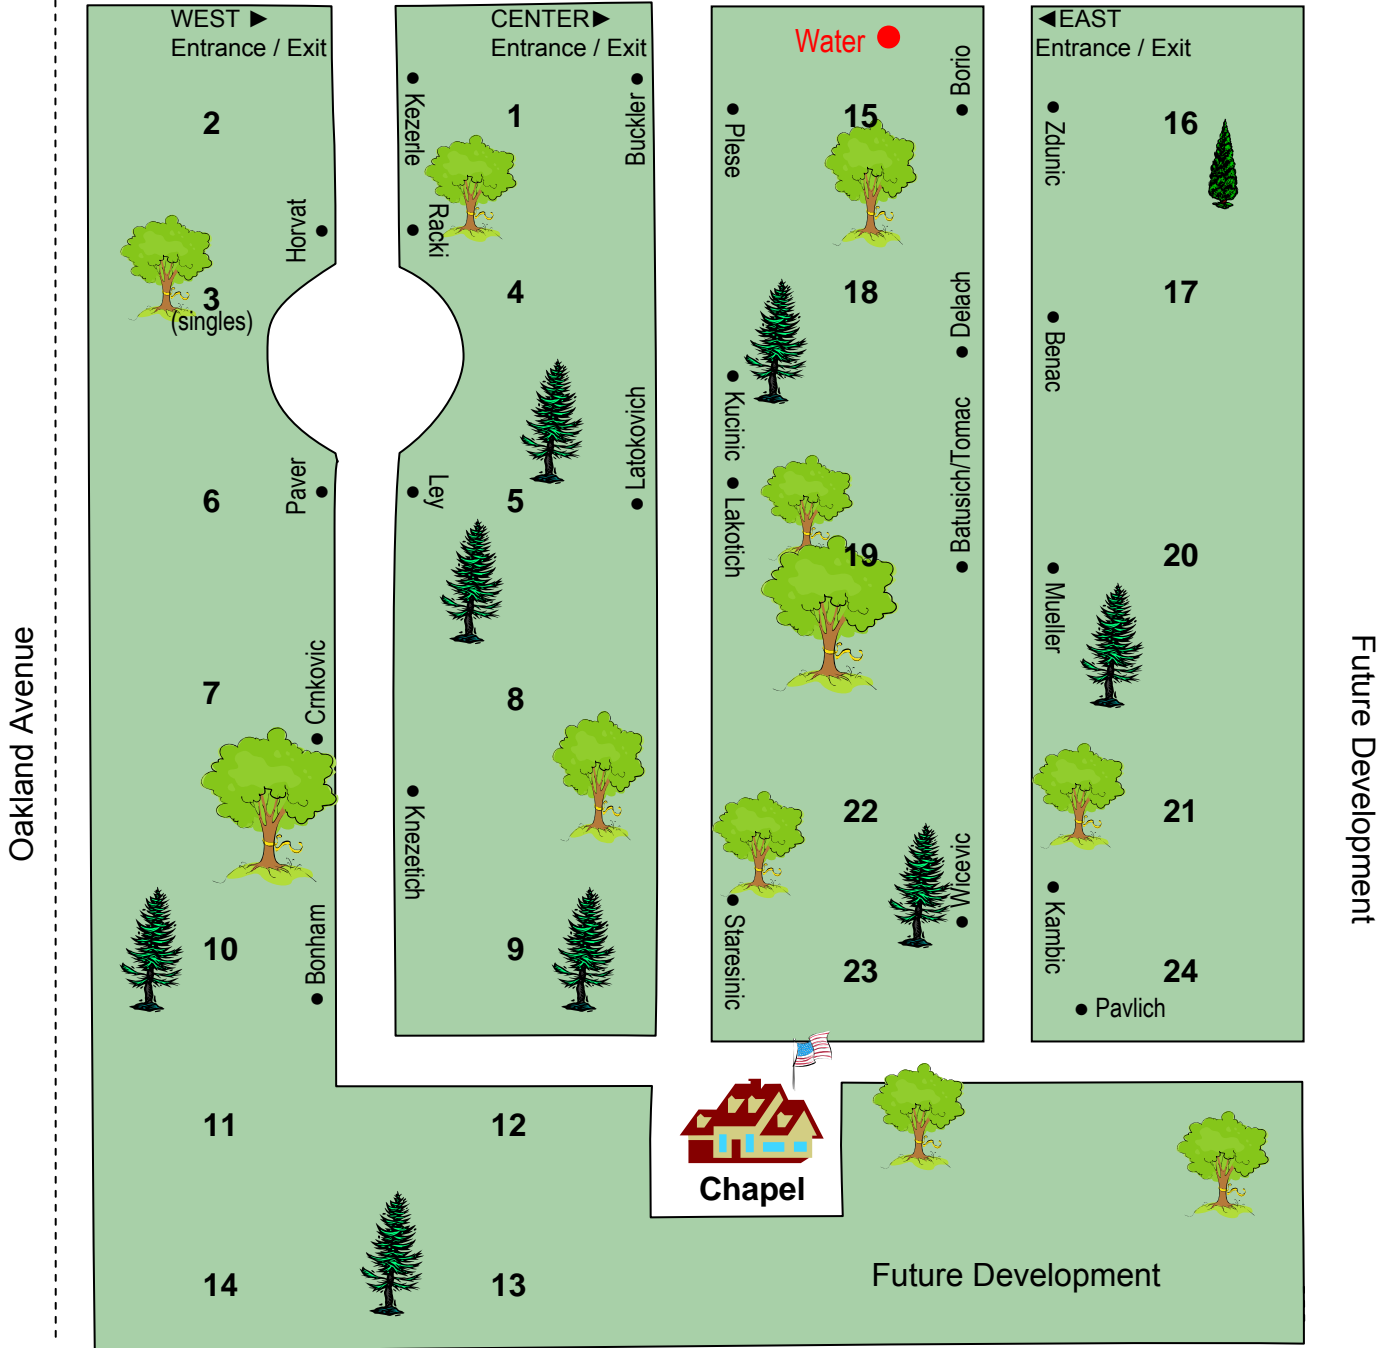

ST. MARY NATIVITY CEMETERY

Caton Farm Rd, Crest Hill IL (East of Weber Rd / West of Broadway St./Rt.53)

www.dioceseofjoliet.org/cemeteries

◀ To Weber Road

Caton Farm Road

To Broadway St./Rt.53 ▶

Offering: • Private Estate Mausoleums • Ground Burial Space • Customization of Upright Granite Monuments & Flush (flat) granite memorials

For additional information please call 1.815.838.0395

NAME _____ SECTION _____ LOT _____ BLOCK _____ GRV _____