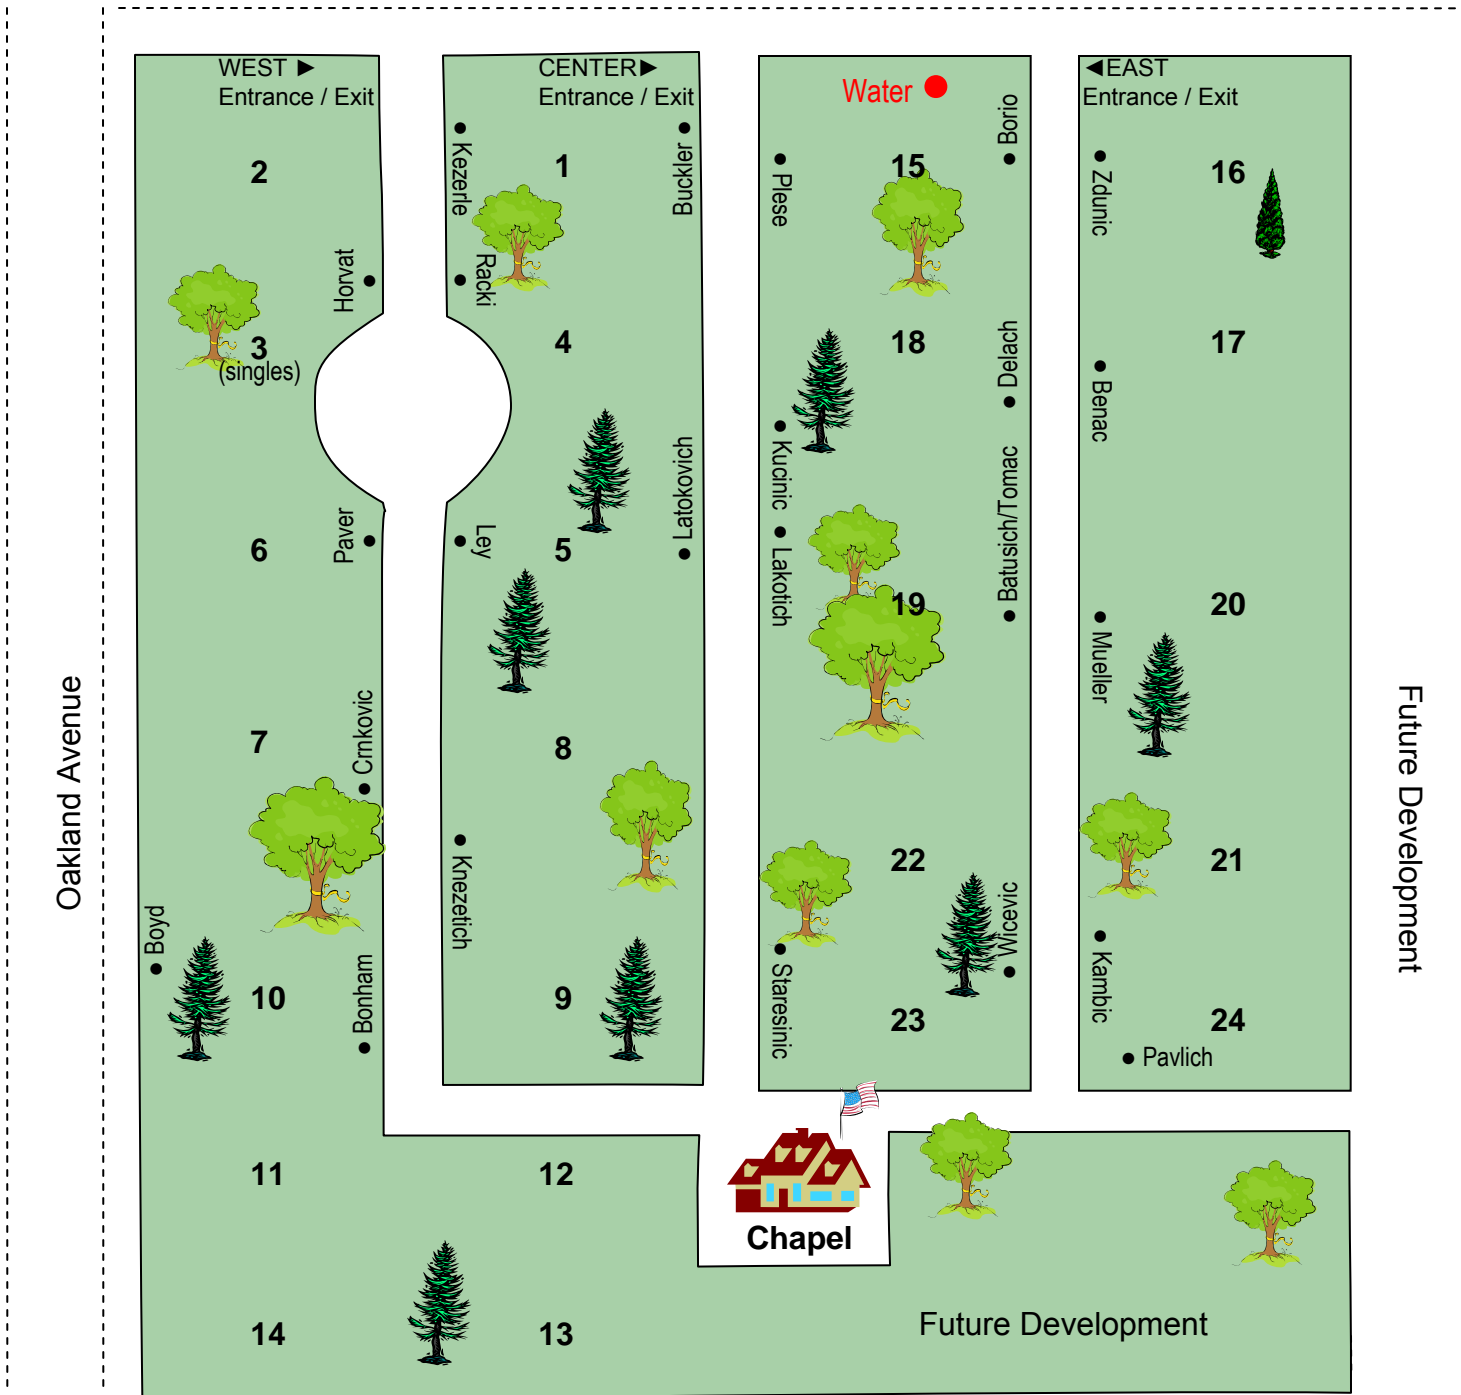

ST. MARY NATIVITY CEMETERY

Caton Farm Rd, Crest Hill IL (East of Weber Rd / West of Broadway St./Rt.53)

www.dioceseofjoliet.org/cemeteries

◀ To Weber Road

Caton Farm Road

To Broadway St./Rt.53 ▶

Offering: • Private Estate Mausoleums • Ground Burial Space • Customization of Upright Granite Monuments & Flush (flat) granite memorials

For additional information please call 1.815.838.0395

NAME _____ SECTION _____ LOT _____ BLOCK _____ GRV _____