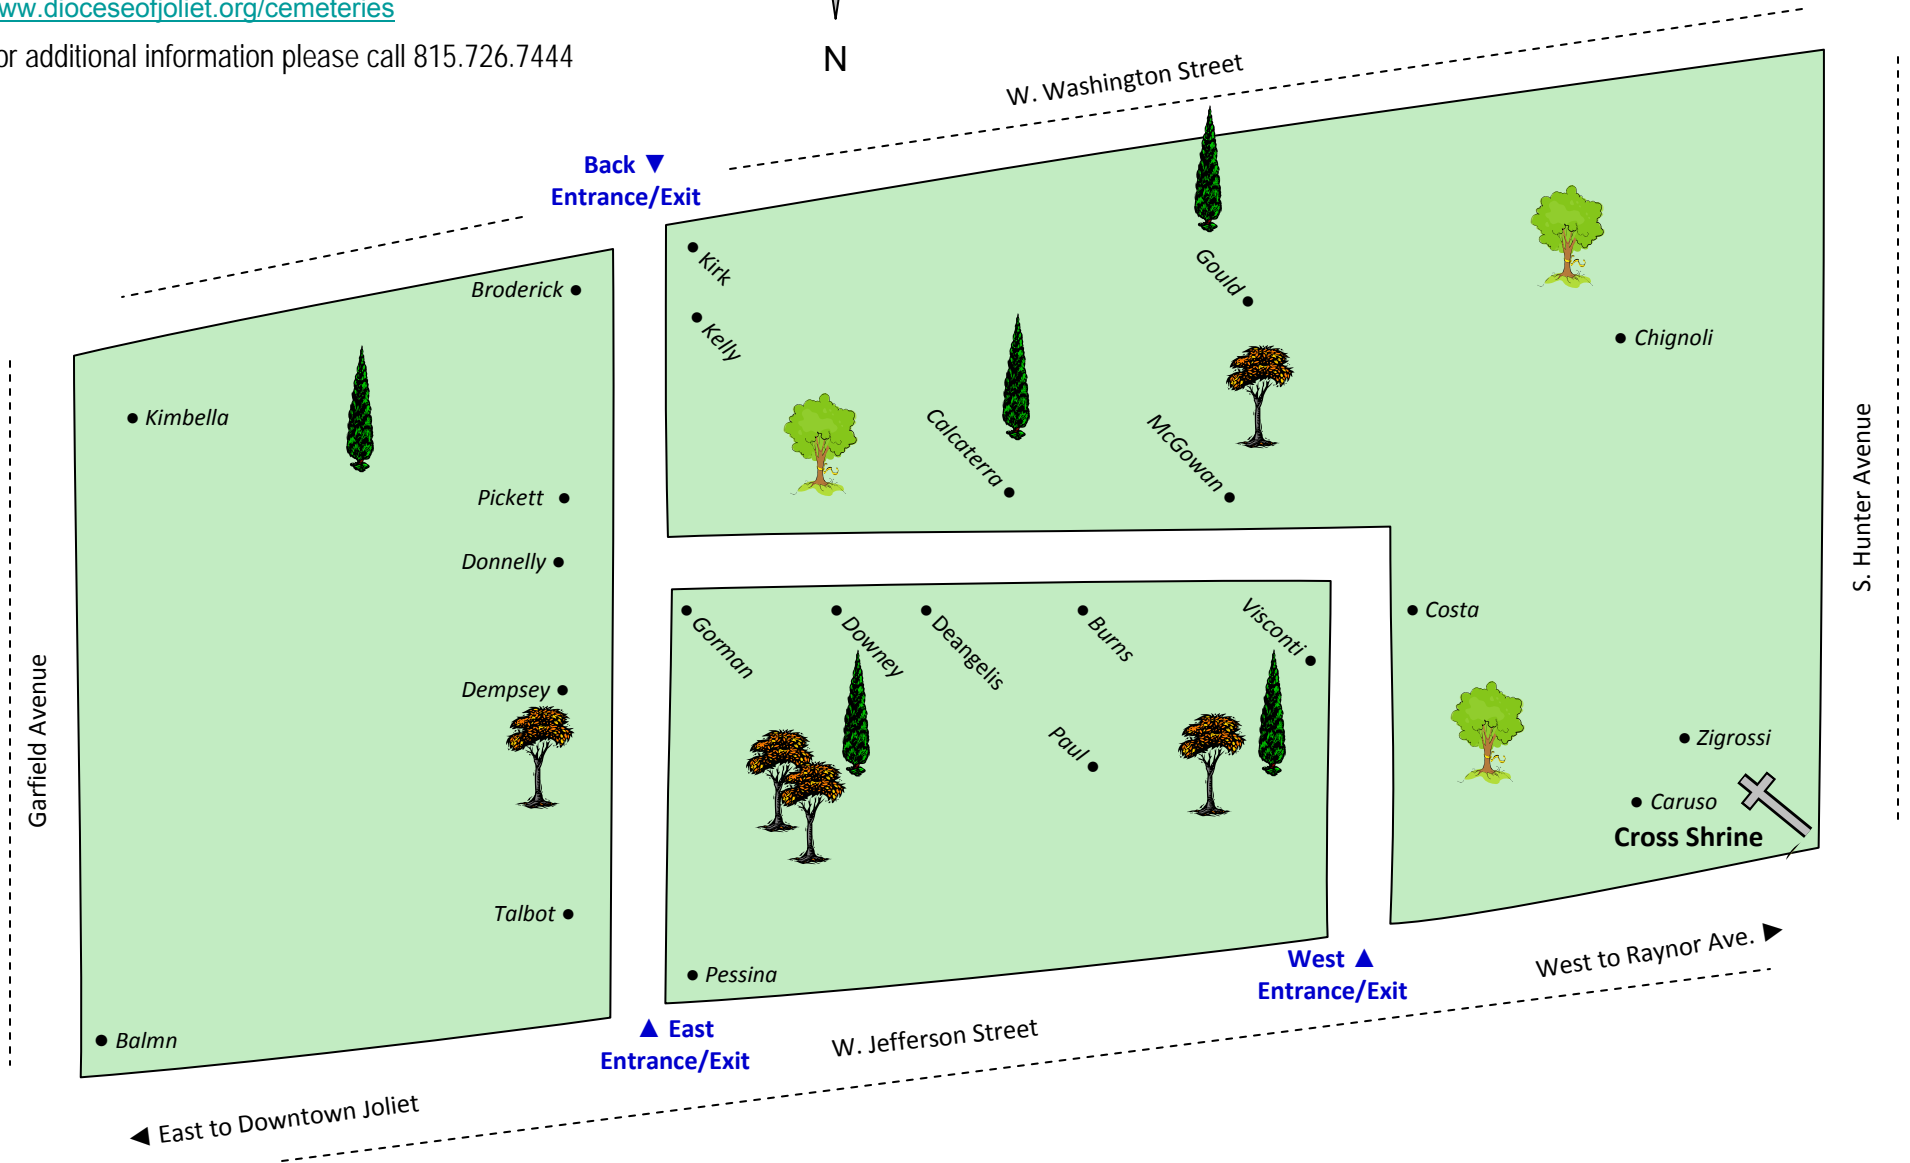

St. Patrick Cemetery

(in the St. Patrick Neighborhood)

W. Jefferson St. at S. Hunter Ave. (East of Raynor Ave.)

www.dioceseofjoliet.org/cemeteries

For additional information please call 815.726.7444

NAME _____ SECTION _____ LOT _____ BLOCK _____ GRAVE _____