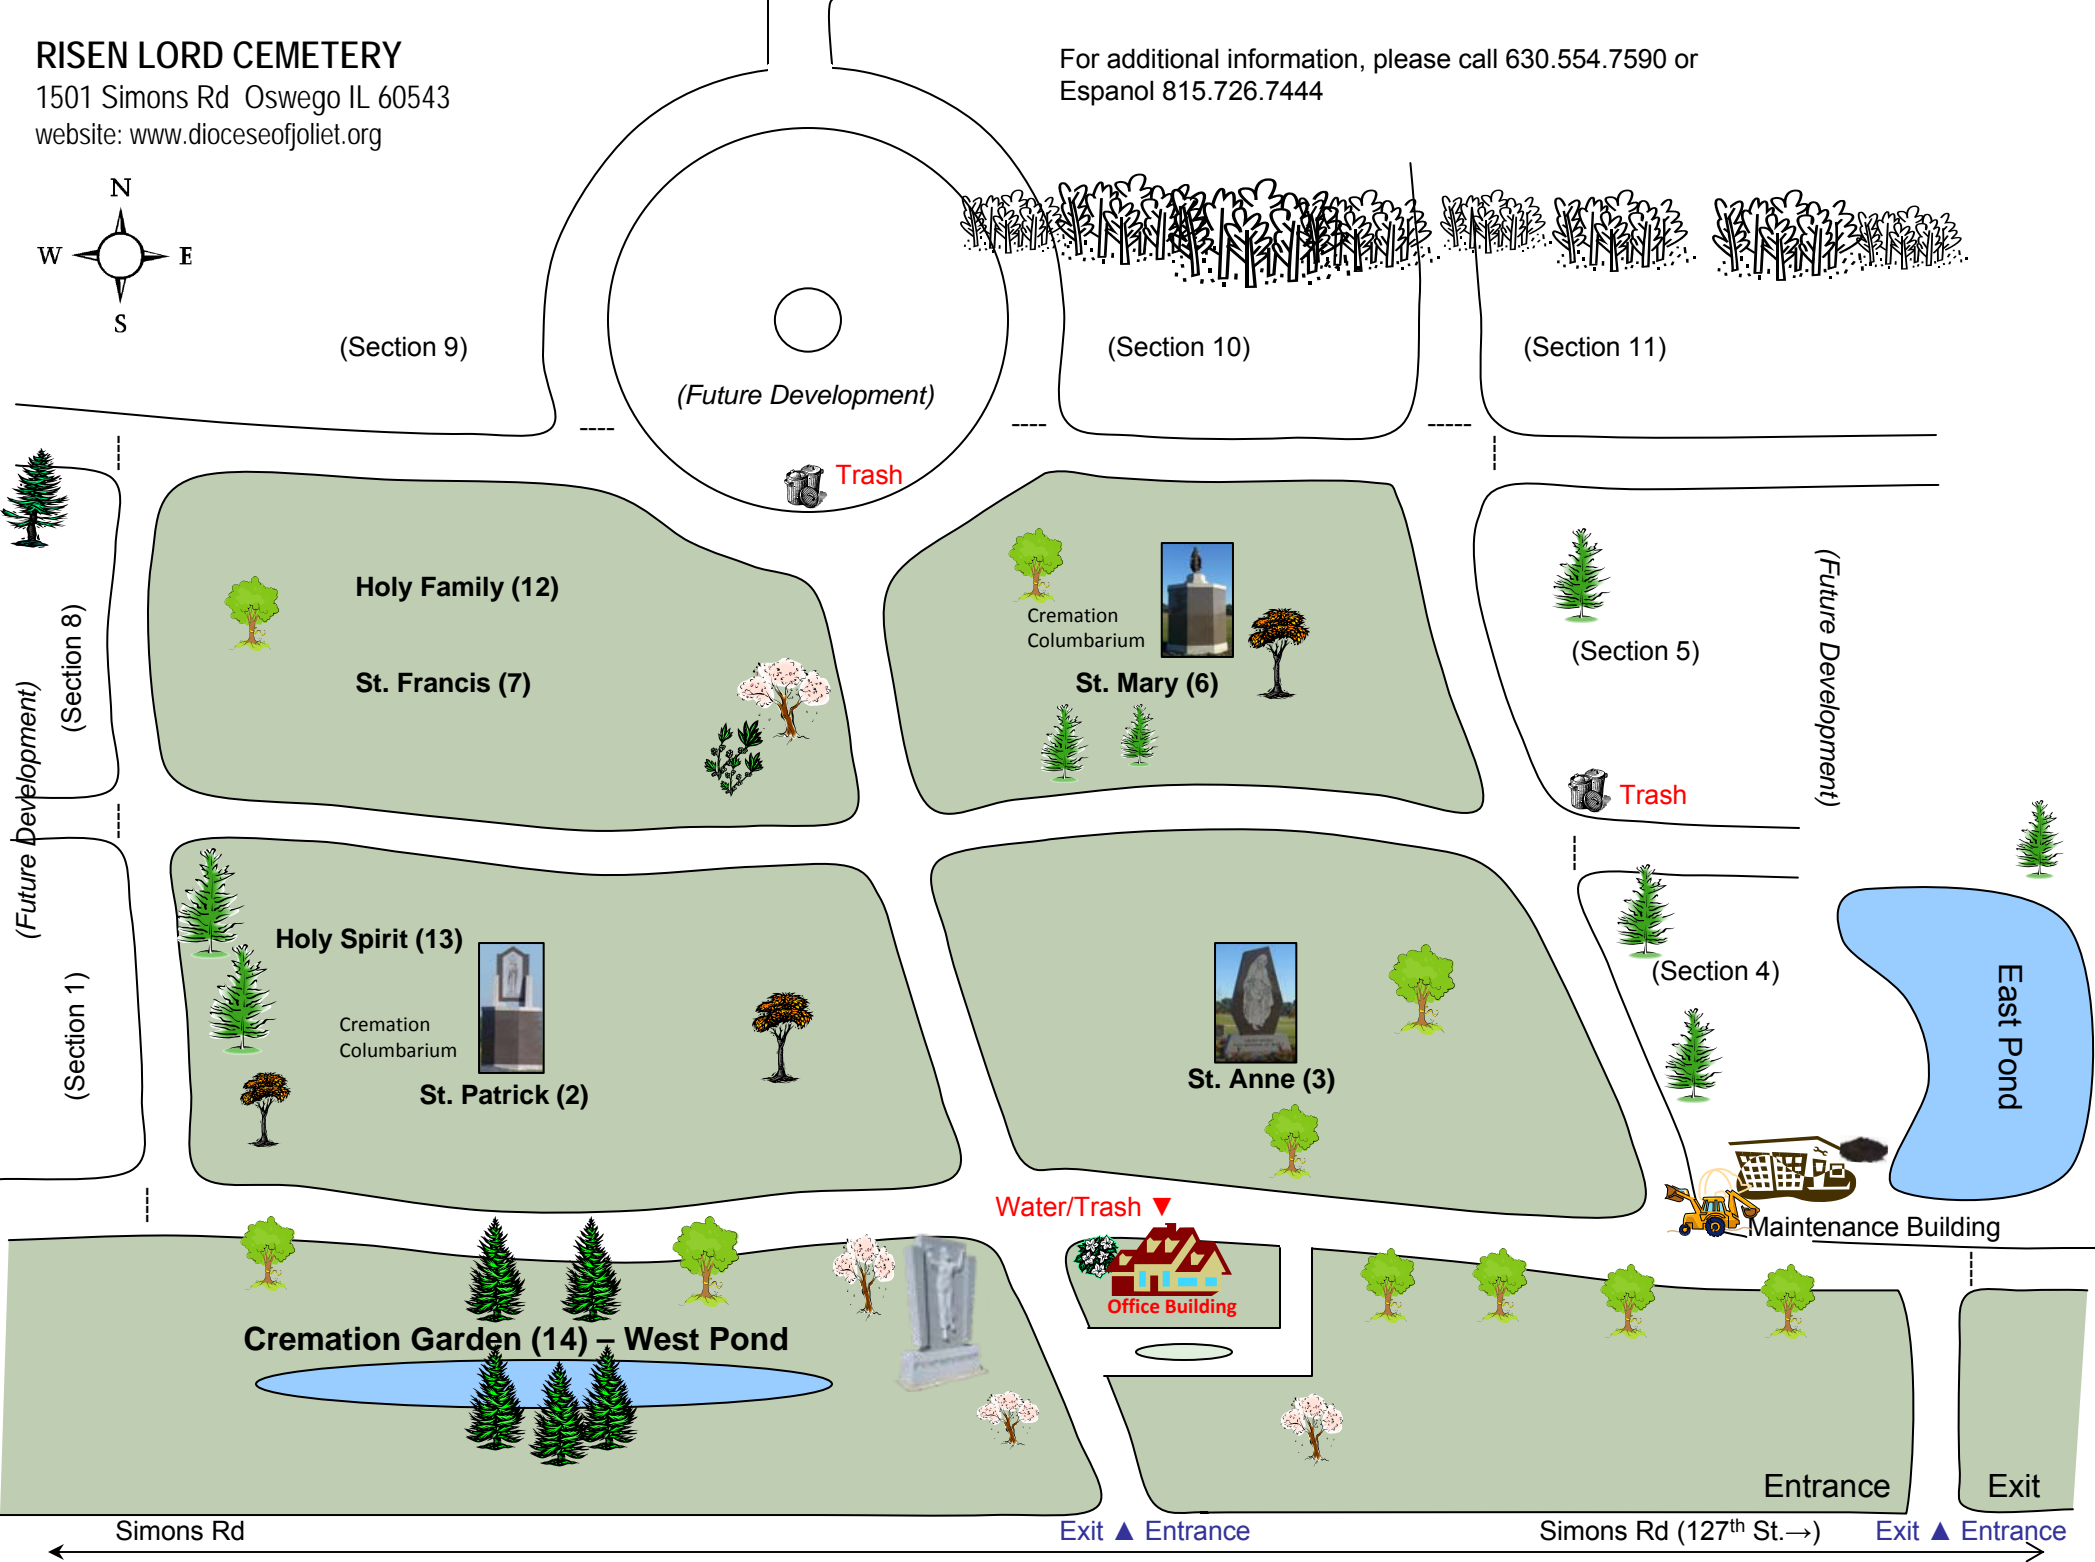

RISEN LORD CEMETERY

1501 Simons Rd Oswego IL 60543

website: www.dioceseofjoliet.org

For additional information, please call 630.554.7590 or
Espanol 815.726.7444

NAME _____ SECTION _____ LOT _____ BLOCK _____ GRAVE _____