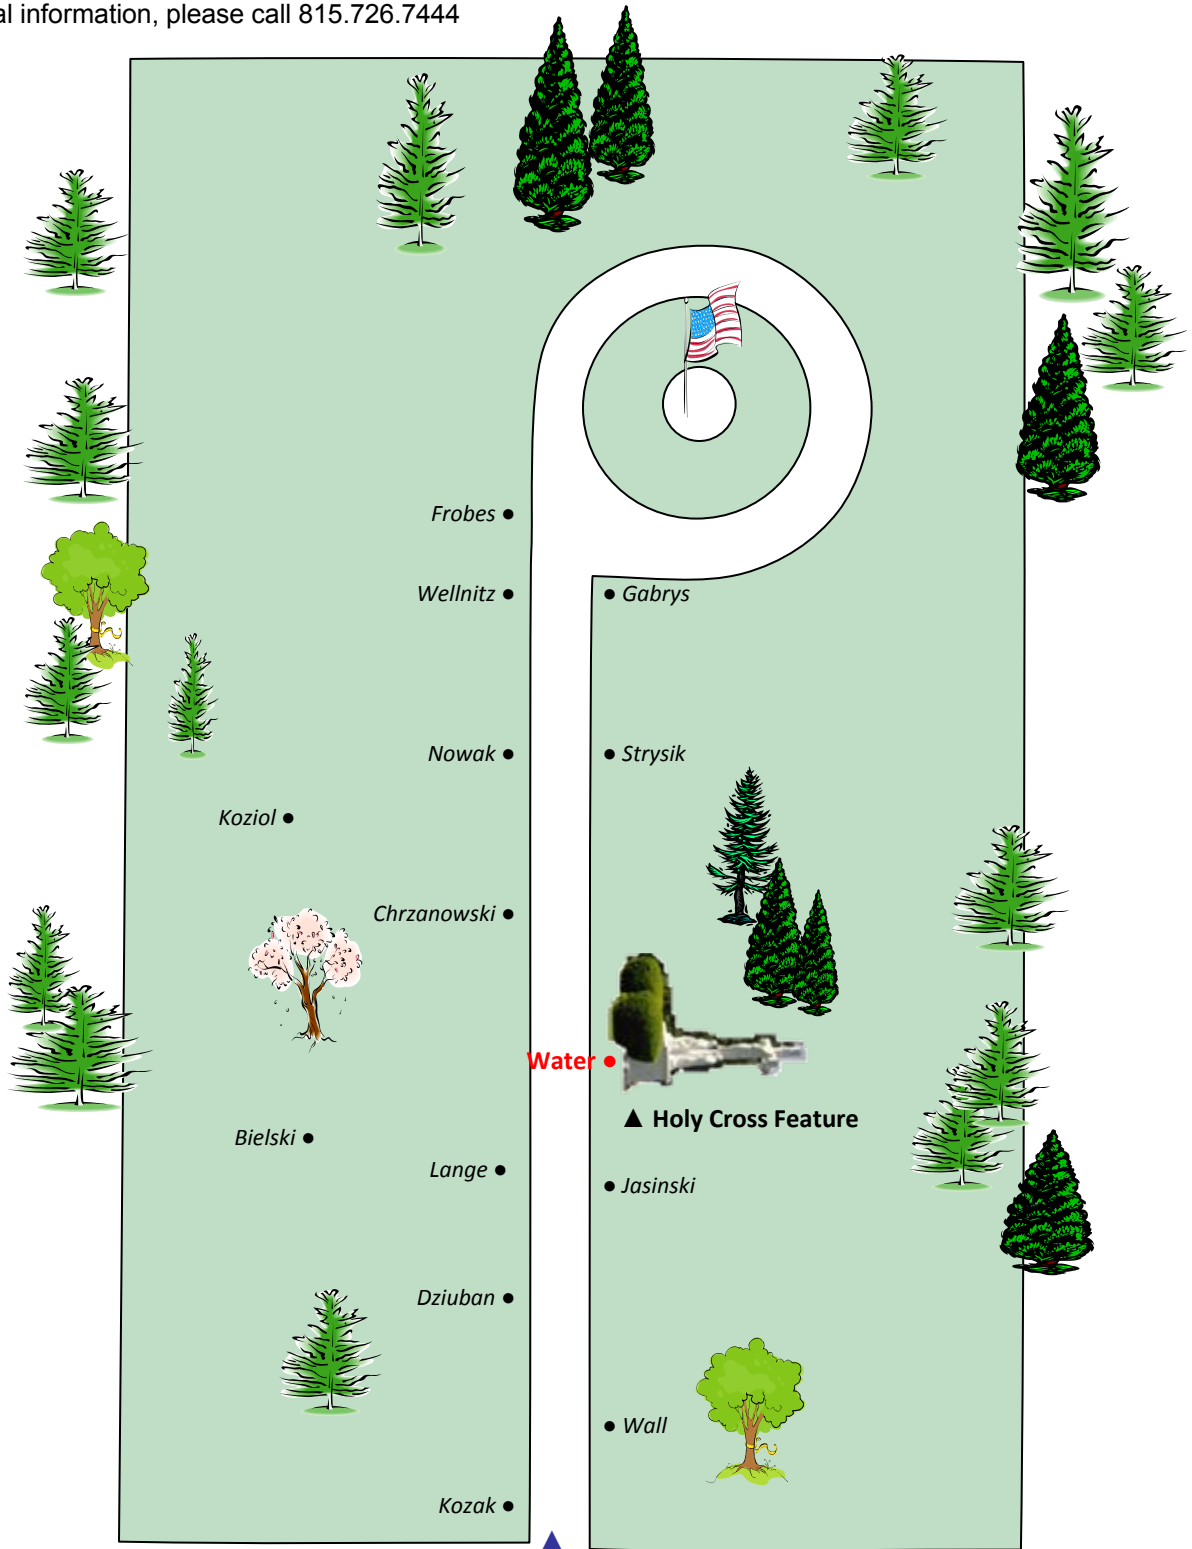

HOLY CROSS CEMETERY

Theodore St., Crest Hill IL
 (West of Larkin Ave. & East of Essington)

www.dioceseofjoliet.org/cemeteries

For additional information, please call 815.726.7444

Entrance/Exit

◀ to Larkin Ave/Weber Rd

Theodore Street

to Essington Rd ▶

NAME _____ SECTION _____ LOT _____ BLOCK _____ GRAVE _____