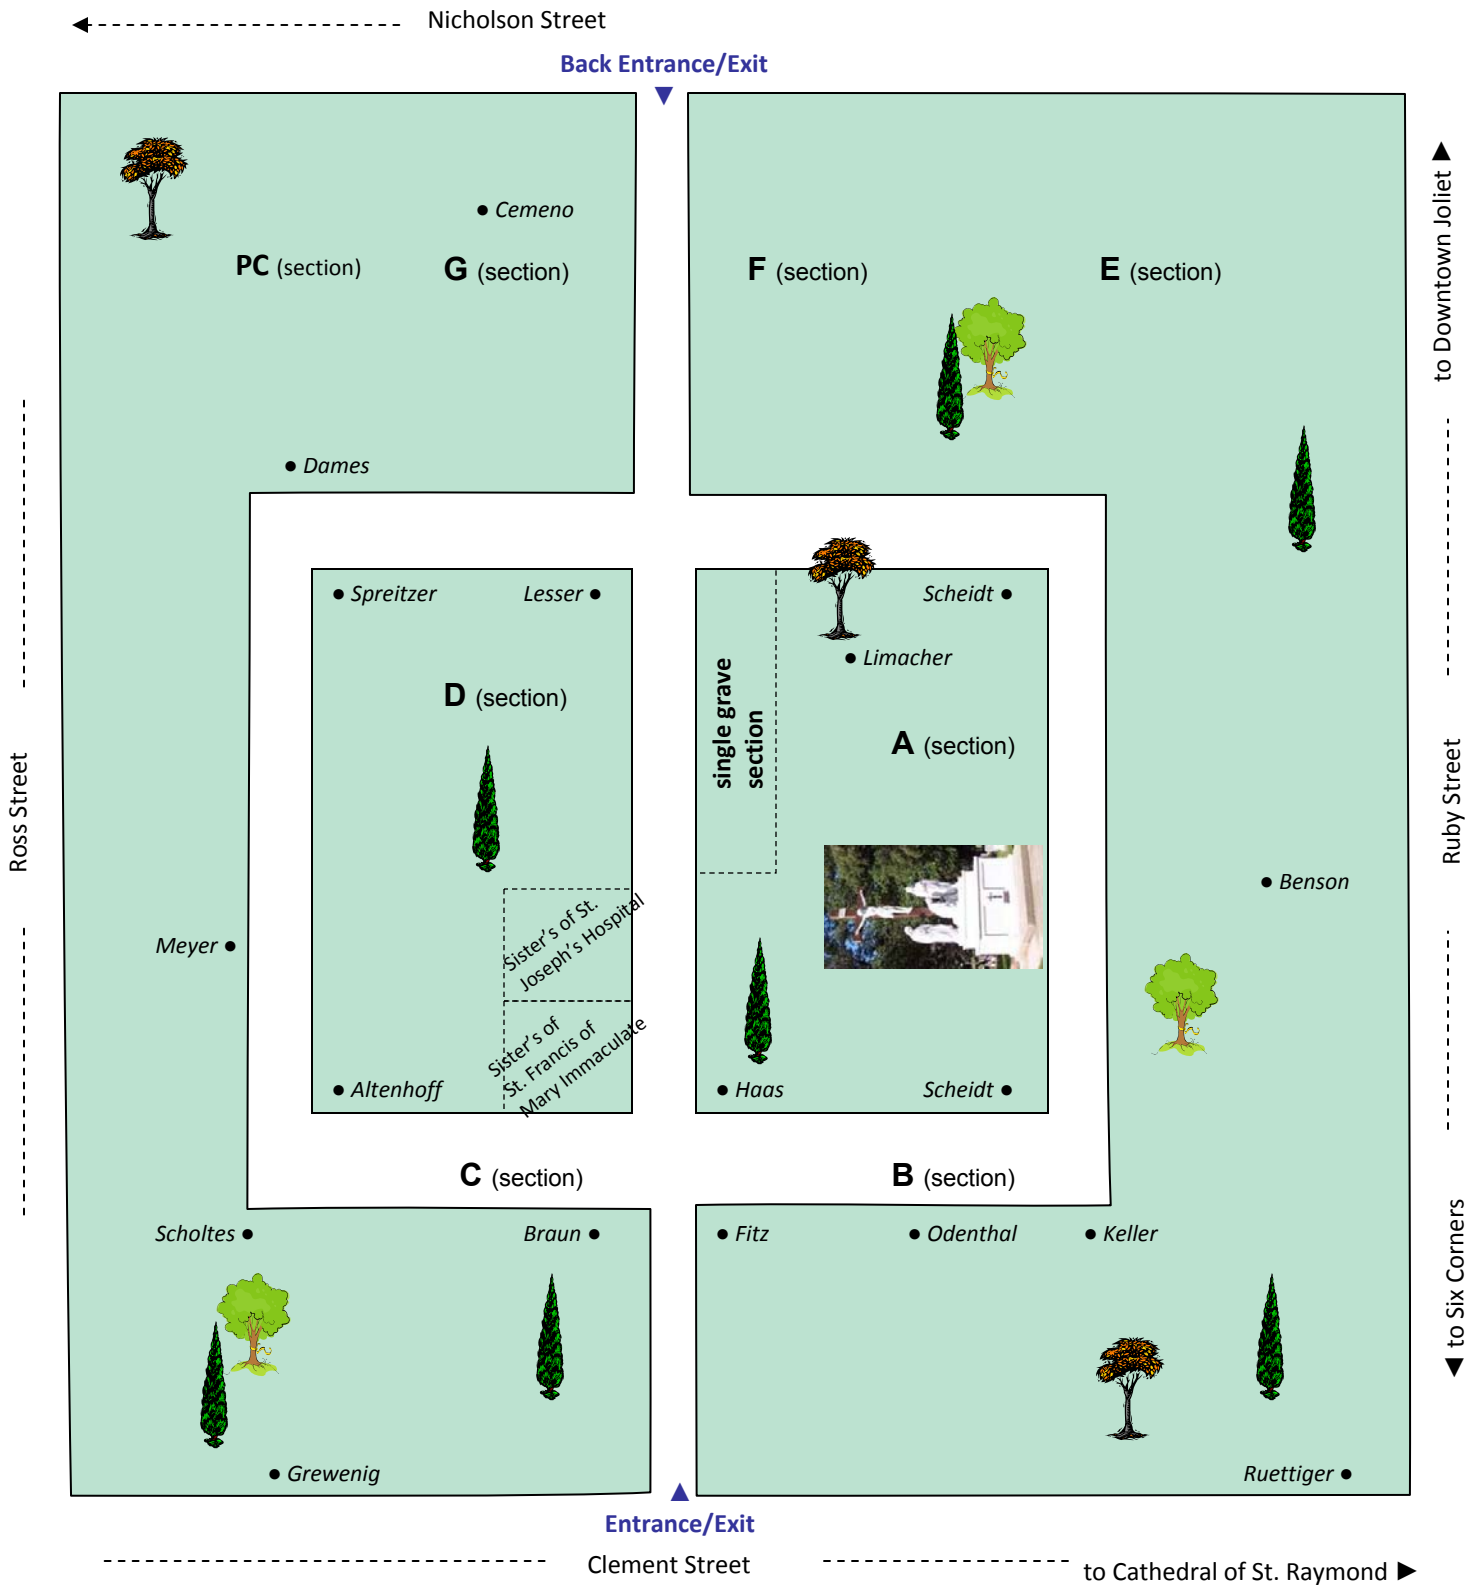

# ST. JOHN THE BAPTIST CEMETERY

Ruby Street at Clement Street (East of Rt. 30 & Raynor Ave), Joliet IL 60435

[www.dioceseofjoliet.org/cemeteries](http://www.dioceseofjoliet.org/cemeteries)

For additional information please call 815.726.7444

NAME \_\_\_\_\_ SECTION \_\_\_\_\_ LOT \_\_\_\_\_ BLOCK \_\_\_\_\_ GRV \_\_\_\_\_